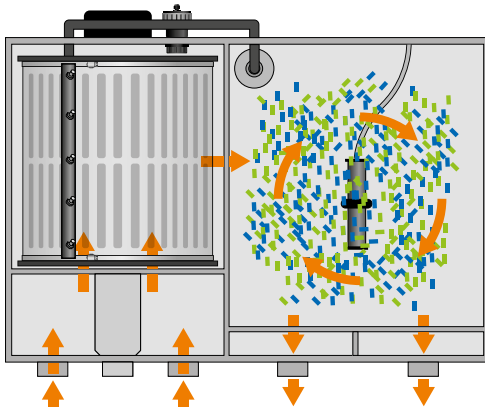

Recommended filter media for the biological filter chamber:

Combi Drum with AqWise media

AqWise Filter media

AqWise moving filter media is our recommendation as the best filling of the biological filter chamber of the Combi Drum filters, Aqwise in combination with a strong air pump guarantees 30% better filter performance.

Recommended amount of Aqwise for filling the biological filter chamber, Combi Drum 30000: 50 litres, Combi Drum 60000: 100 litres.