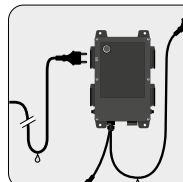

Control Box

For connecting all electrical equipment and controlling the filter pump, UVC, electromotor and high pressure rinsing pump.

Model	Combi Drum 30000 Pump fed filter	Combi Drum 30000 Gravity filter
Maximum pond content	30.000 litres	30.000 litres
Max. pump capacity	17.500 L/h	17.500 L/h
UVC	Built-in 40 Watt High Output immersion UVC	Built-in 40 Watt High Output immersion UVC
Rinse pump	T.I.P. pump, 550 Watt, 4,2 Bar	T.I.P. pump, 550 Watt, 4,2 Bar
Filter size	84,5 x 48 x 51 cm	84,5 x 48 x 51 cm
Inlet	2x Ø 110 mm	2x Ø 110 mm
Outlet	2x Ø 110 mm	2x Ø 110 mm
Drain	Ø 110 mm	Ø 110 mm