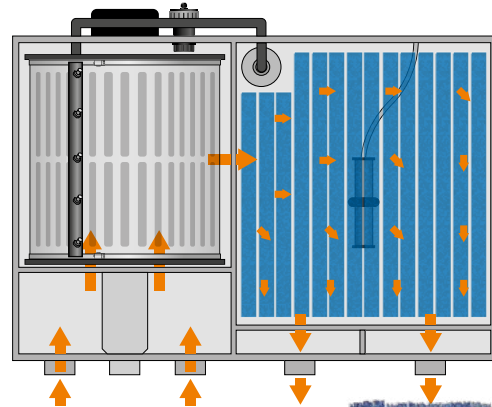

Combi Drum with Koi Pro matting

Koi Pro matting

Koi Pro mat cassette with a huge bacteria adhesion surface, the best biological medium for Koi filters.

Handy custom-made cassette for the Koi Pro Combi Drum 30,000.

KP COMBI DRUM JAPANMAT CARDR.

S.R.P.
£329,99

Art. no.: N6050130

8 715897 319426