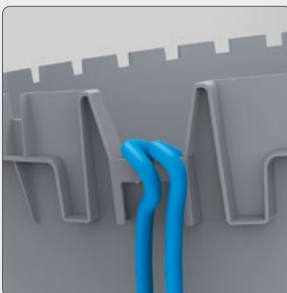

Cover edge

Easily removable rim.

Lighting

Integrated LED lighting.

Waterfall

Waterfall with plant filter.

Pump

Integrated pond pump.

Cable duct

All cables are concealed under the rim.

Sophisticated concept: the plant filter purifies the water and the Cascade waterfall with LED lighting provides even more experience and movement of the water surface. This ensures oxygen-rich water.

Unique design: all cables are hidden under the top edge for a sleek look.

Comes complete with, strong pond container with unique rim, pond pump, plant filter with waterfall, and energy-efficient LED lighting.