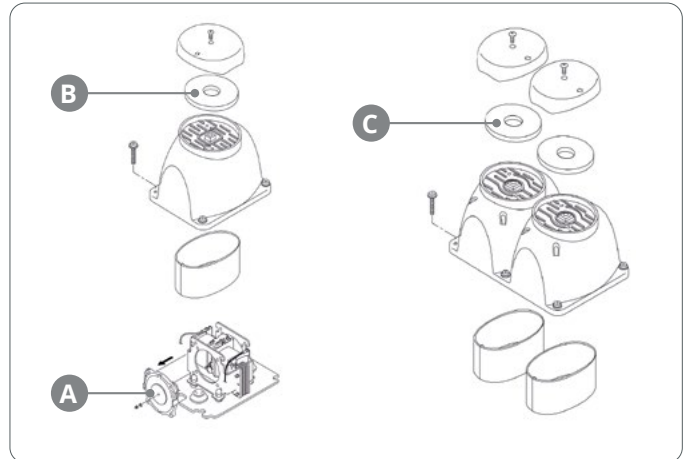

INDEX

FUJIMAC 40 DIAPHRAGM.
S.R.P.
£61.49
Art. no.: N7010590

FUJIMAC 60/80/100/150/200 DIAPHRAGM.
S.R.P.
£72.99
Art. no.: N7010600

FUJIMAC 250/300 DIAPHRAGM.
S.R.P.
£72.99
Art. no.: N7010605

FUJIMAC 60/80/100/150/200 AUTO STOPPER.
S.R.P.
£5.49
Art. no.: N7010615

FUJIMAC 250/300 AUTO STOPPER.
S.R.P.
£5.49
Art. no.: N7010620

FUJIMAC 40 AIR FILTER.
S.R.P.
£5.49
Art. no.: N7010585

FUJIMAC 60/80/100/200/250/300 AIR FILTER.
S.R.P.
£6.49
Art. no.: N7010595