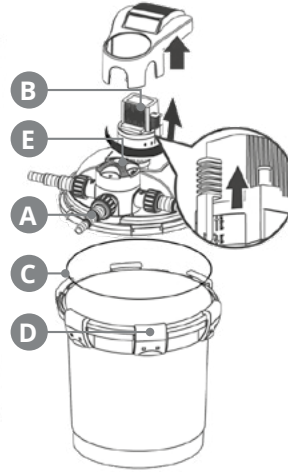

8 715897 345753

Model >2023

**SF COMBI CLEAR 6000 SERVICE
KIT GREEN.**
S.R.P.
£14.89
Art. no.: 06020812

8 715897 345760

For more information see page 85/86

Replacement pump TopClear 5000 kit:
PondFlow ECO 2000