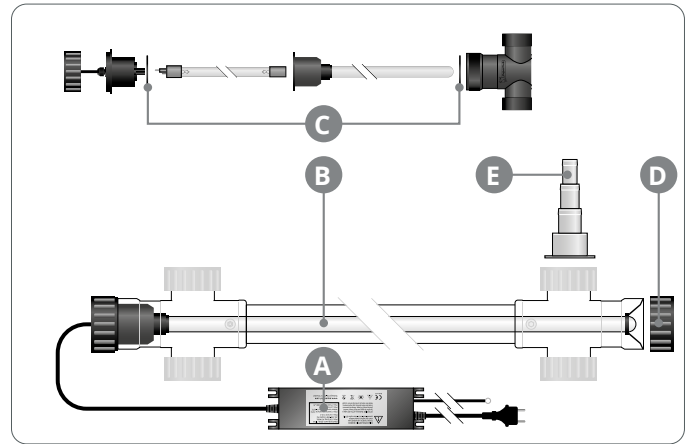

Alu Tech UVC.

2019 A

SF TECH UV T5 BALLAST 40 W-2019.
S.R.P.
£114.99
Art. no.: 06010285

8 714404 014410

2019 A

SF TECH UV T5 BALLAST 75 W-2019.
S.R.P.
£125.99
Art. no.: 06010290

8 714404 014489

2019 C

SF TECH UV QUARTS TU40/75 W-2019..
S.R.P.
£34.99
Art. no.: 06010295

8 714404 014342

◀ INDEX

2019

SF TECH&ALU TECH T5 REPL. LAMP 40W.
S.R.P.
£41.99
Art. no.: 06010085

8 715897 190179

2019

SF TECH&ALU TECH T5 REPL. LAMP 75W.
S.R.P.
£45.99
Art. no.: 06010090

8 715897 190186

2019 E

SF&KOI PRO UV TULE SET 50/40/32/25MM-2019.
S.R.P.
£17.99
Art. no.: 06010195

8 715897 308567