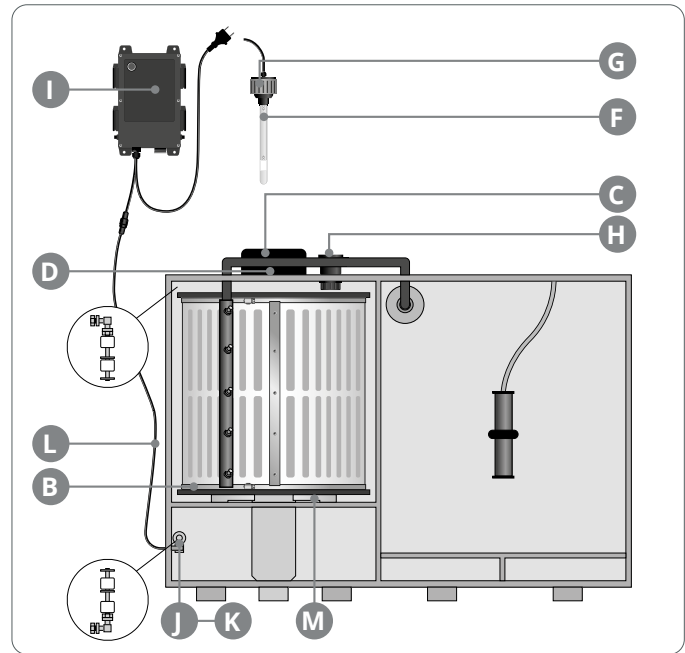

Supplied pump
Pond Flow Eco 1000

PATIO CASCADE POND PUMP CONNECTION.
S.R.P.
£2.99
Art. no.: 06080205

8 715897 338847

PATIO POND LED BALLAST.
S.R.P.
£13.49
Art. no.: 06080210

8 715897 338854

KP DRUM 30.000 UV TIP PUMP.
S.R.P. **£234.99**
Art. no.: N6050195