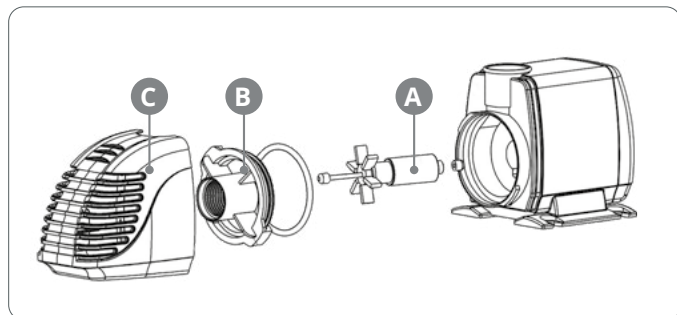

SF PONDFLOW ECO 600 IMPELLOR COMPLETE.
£3.29
Art. no.: 07060303

SF PONDFLOW ECO 1000 IMPELLOR COMPLETE.
£3.99
Art. no.: 07060305

SF PONDFLOW ECO 2000 IMPELLOR COMPLETE.
£7.49
Art. no.: 07060310

SF PONDFLOW ECO 3000 IMPELLOR COMPLETE.
£10.49
Art. no.: 07060315

SF PONDFLOW ECO 5000 IMPELLOR COMPLETE.
£13.49
Art. no.: 07060317

SF PONDFLOW ECO 600 ROTOR COVER.
£1.79
Art. no.: 07060323

SF PONDFLOW ECO 1000 ROTOR COVER.
£1.79
Art. no.: 07060325

SF PONDFLOW ECO 2000 ROTOR COVER.
£2.79
Art. no.: 07060330

SF PONDFLOW ECO 3000 ROTOR COVER.
£3.49
Art. no.: 07060335

SF PONDFLOW ECO 5000 ROTOR COVER.
£4.99
Art. no.: 07060337

SF PONDFLOW ECO 600 PRE FILTER.
£1.79
Art. no.: 07060343

SF PONDFLOW ECO 1000 PRE FILTER.
£1.79
Art. no.: 07060345

SF PONDFLOW ECO 2000 PRE FILTER.
£1.99
Art. no.: 07060350

SF PONDFLOW ECO 3000 PRE FILTER.
£2.79
Art. no.: 07060355

SF PONDFLOW ECO 5000 PRE FILTER.
£3.59
Art. no.: 07060357

SF PONDFLOW ECO 600 FOUNTAIN SET.
£5.49
Art. no.: 07060363

SF PONDFLOW ECO 1000 FOUNTAIN SET.
£7.29
Art. no.: 07060365

SF PONDFLOW ECO 2000 FOUNTAIN SET.
£8.29
Art. no.: 07060370

SF PONDFLOW ECO 3000 FOUNTAIN SET.
£8.29
Art. no.: 07060375

SF PONDFLOW ECO 5000 FOUNTAIN SET.
£9.29
Art. no.: 07060377