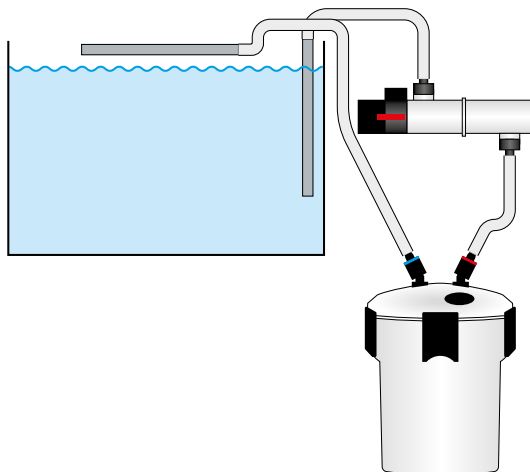

SUPERFISH AQUACLEAR UV 18W.

S.R.P.

€77,49

Art. no.: A7031705

8 715897 319662

UV replacement Lamps.

**SF UV PL Lamp 9W
G23-167 mm.**

Art. 06011015

**UV PL Lamp 18W
G23-236 mm SP.**

Art. 06010140