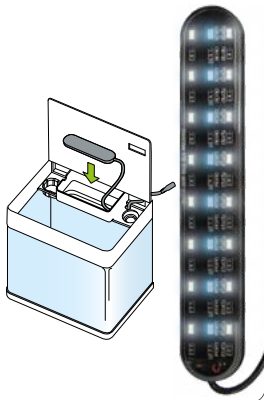

LED-lighting.

The waterproof LED lighting fits perfectly in the top filter tray