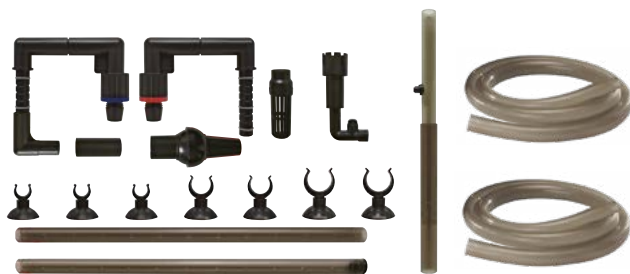

High quality accessories included.