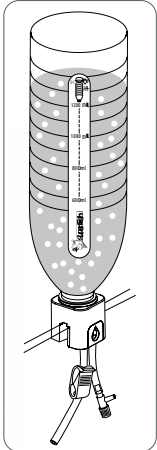

Holiday food.

These feed blocks dissolve slowly in the water, releasing food particles. The Holiday Food is sufficient food for about 15 fish, for two weeks

Dissolves slowly and evenly

SUPERFISH HOLIDAY FOOD 1 X.
S.R.P.
€1,99
Art. no.: A3060010

Weekend food.

Weekend feeding, 1 block feeds 15 medium-sized fish for 3 to 4 days.

Dissolves slowly and evenly

SUPERFISH WEEKEND FOOD 4X.
S.R.P.
€2,09
Art. no.: A3060005

Artemia Breeding Kit.

Complete culture kit, contains everything you need to grow your own Artemia

You must provide your own artemia eggs, a clean PET bottle, water, aquarium salt and an air pump

SF BRINE SHRIMP BREEDING KIT.
S.R.P.
€20,99
Art. no.: A4040185

Artemia Eggs.

50 grams of high-quality Artemia eggs for breeding your own artemia.

SF BRINE SHRIMP EGGS 50 GRAMM.
S.R.P.
€14,99
Art. no.: A4040190