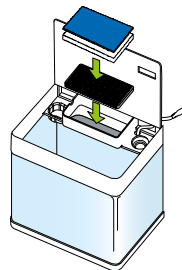

LED-lighting.

The waterproof LED lighting fits perfectly in the top filter tray

Pump.

The Filter pump 320 L / h - 5.5 Watt fits perfectly in the filter tray.

Panorama filter cartridges.

A complete set of a 2 layer filter mat (coarse + fine) and a Crystal Clear cartridge for the top filter of the Panorama LED Aquarium. Replace the cartridge once a month for best results.