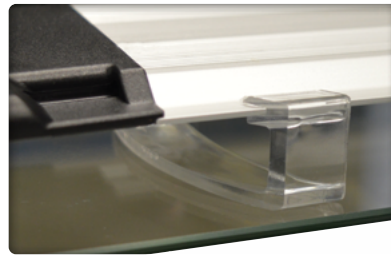

★★★

Slim LED = 230 PAR → Advanced ★★★

Open aquarium.

Supplied with brackets for an open aquarium

Closed aquarium.

Supplied with brackets for a closed aquarium.

Waterproof.

Waterproof IP 67. = Waterproof for a longer time than 30 minutes and/or deeper than 1 metre.