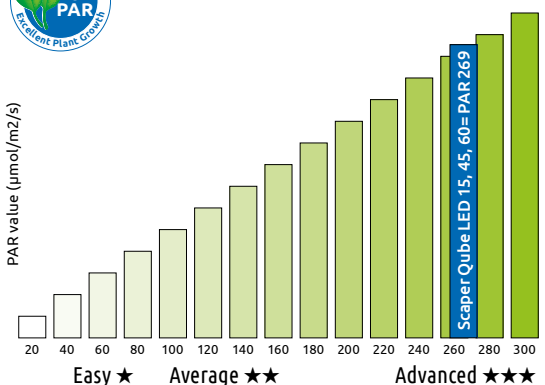

The Scaper LED lighting is tailor-made for the Scaper Aquariums. With a high light output for optimal plant growth. Suitable for Advanced ★★★ plants.

Scaper Qube LED = 269 PAR → Advanced ★★★

PAR value (µmol/m²/s)