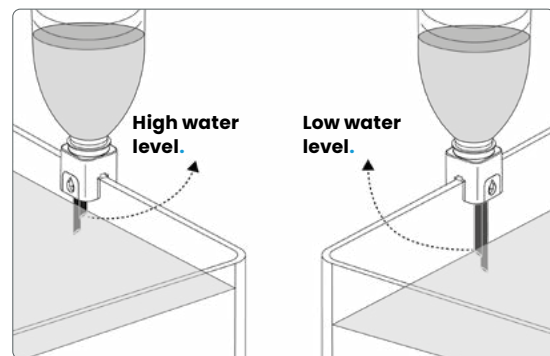

Auto Top-Up.

With this aquarium top-up you can easily maintain the water level of the aquarium. You use a clean PET bottle as water reservoir, which you screw onto the unit after filling it with clean tap water.

Suitable for glass thicknesses from 3 to 10 mm

SF AUTO TOP UP SYSTEM.

S.R.P.
€13,99

Art. no.: A4040175