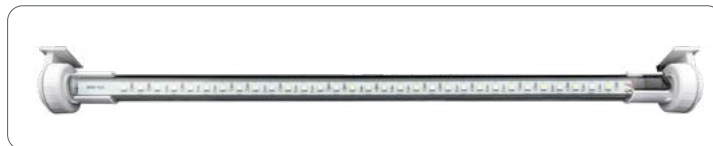

Retro LED

Simply replace your existing fluorescent lighting by this energy-efficient LED lighting!

Advantages of Retro LED lighting:

1. Plug and play, seamless upgrade.
   - Fits T8 and T5 hoods seamlessly without any modification of the aquarium.
   - Also suitable as J-Line T5 replacement.
   - Complete kit including ballast and waterproof end caps.
   - Safe with low voltage.
2. Available in 2 colours, Bright (daylight) and Combi.
3. Save up to 50% on your electricity costs.
   - Long life span, 30,000 burning hours.

Technical information Retro LED Bright								Bright white light for plant growth
Art. No.	Model	Replacement for	PAR	Lux	Kelvin	Power	Savings	Light properties*
A4020300	Retro LED Bright 45 cm	15 W (T8 & JT-5)	167	10290	12390	12 W	20%	Sepec (lm/m²): 154.625 WaveLength (nm): 580.0
A4020440	Retro LED Bright 55 cm	24 W (T5)	167	10290	12390	15 W	37%	
A4020305	Retro LED Bright 60 cm	18 W (T8 & JT-5)	167	10290	12390	16 W	11%	
A4020310	Retro LED Bright 75 cm	25 W (T8 & JT-5)	167	10290	12390	18 W	28%	
A4020445	Retro LED Bright 85 cm	39 W (T5)	167	10290	12390	21 W	46%	
A4020315	Retro LED Bright 90 cm	30 W (T8 & JT-5)	167	10290	12390	23 W	23%	
A4020320	Retro LED Bright 100 cm	38 W (T8 & JT-5)	167	10290	12390	26 W	32%	
A4020450	Retro LED Bright 115 cm	54 W (T5)	167	10290	12390	28 W	48%	
A4020325	Retro LED Bright 120 cm	36 W (T8 & JT-5)	167	10290	12390	29 W	20%	
A4020330	Retro LED Bright 150 cm	58 W (T8 & JT-5)	167	10290	12390	36 W	38%	

Technical information Retro LED Combi								Combination for both fish and plants
Art. No.	Model	Replacement for	PAR	Lux	Kelvin	Power	Savings	Light properties*
A4020370	Retro LED Combi 45 cm	15 W (T8 & JT-5)	100	3781	7680	9 W	40%	Sepec (lm/m²): 41.981 WaveLength (nm): 580.0
A4020470	Retro LED Combi 55 cm	24 W (T5)	100	3781	7680	15 W	38%	
A4020375	Retro LED Combi 60 cm	18 W (T8 & JT-5)	100	3781	7680	12 W	33%	
A4020380	Retro LED Combi 75 cm	25 W (T8 & JT-5)	100	3781	7680	13 W	48%	
A4020475	Retro LED Combi 85 cm	39 W (T5)	100	3781	7680	24 W	39%	
A4020385	Retro LED Combi 90 cm	30 W (T8 & JT-5)	100	3781	7680	17 W	43%	
A4020390	Retro LED Combi 100 cm	38 W (T8 & JT-5)	100	3781	7680	25 W	34%	
A4020395	Retro LED Combi 120 cm	36 W (T8 & JT-5)	100	3781	7680	19 W	47%	
A4020400	Retro LED Combi 150 cm	58 W (T8 & JT-5)	100	3781	7680	40 W	31%	

* Deze metingen zijn gemiddelde waarden voor alle lengtes, op een afstand van 20 cm.