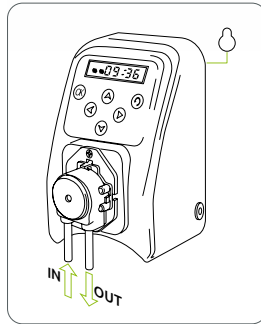

Dosing Pump One.

Automatic and precise dosing of liquids

Dosing Pump One.

The Superfish Dosing pump One allows you to accurately and automatically add liquids to your aquarium or pond at desired times up to 24 times a day. Easy to install and set up through simple programming and calibration. The many options make this a very convenient and affordable dosing device.

Alarm function, should there be insufficient liquid, you will automatically receive a signal/alarm so you can refill in time.

Acid and alkali-resistant, suitable for fresh and sea water, ponds and terrariums, supplied complete with hose coupling, non-return valve and dosing tube,

With adjustable dosing interval (between 1 and 72 hours) and dosing quantity setting (1-9999 ml).

SUPERFISH DOSING PUMP ONE.

S.R.P.

€73,49

Art. no.: A7031210

Digi Test PH.

Accurate digital pH meter for aquarium and pond water, supplied complete with calibration liquid.

Thanks to the sensor's special storage liquid, this pH meter can be used for 12 months after which it must be replaced.

The Digi test pH comes complete with calibration liquids, these can also be reordered from your dealer.

SUPERFISH DIGI TEST PH.

S.R.P.

€13,99

Art. no.: A4030600