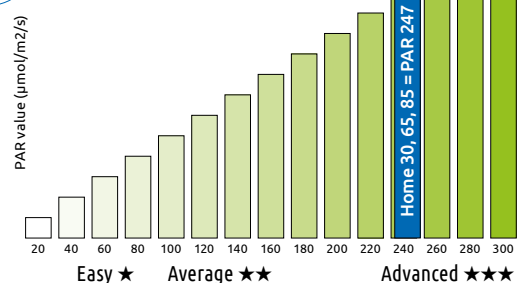

PAR value of the lighting?

The table opposite shows the PAR value of the lighting unit of the aquarium. All Home aquariums are now equipped with renewed lighting units with a very high light output. This makes the aquariums also suitable for placing plants with a high light requirement.

The plant label indicates the light requirement of the plant.

	Lamp dark.		Lamp half.		Lamp full.
60 - 100 PAR		100 - 180 PAR		>180 PAR	
Easy ★		Average ★★		Advanced ★★★	

Home 30, 65, 85 = 247 PAR → Advanced ★★★