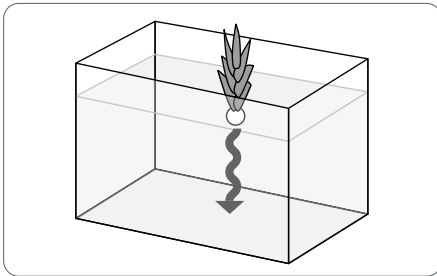

Gorgeous, realistic-looking artificial plants of high quality for maintenance-free natural decoration of your aquarium. Easy to plant due to the decorative weight, this causes the plant to sink to the bottom and remain upright.

Safe for your fish and aquarium ecosystem. Before placing in the aquarium, rinse thoroughly with tap water.

Suitable for freshwater aquariums. Never clean with chemicals, this is harmful for your fish, only clean with fresh tap water.

Silk Easy Plants®.

These silk aquarium plants look lifelike and just move in the water like real plants.