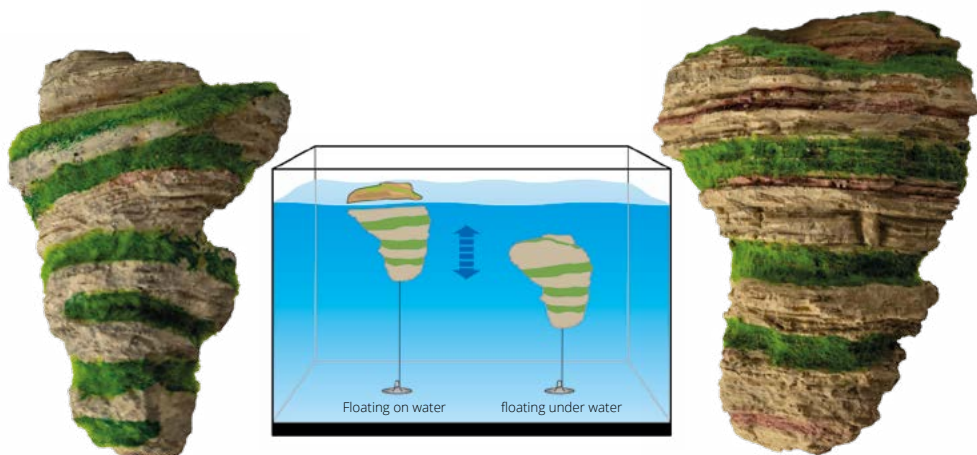

Floating Stone.

Create a 3-D effect in your aquarium with this floating stone. Press the large suction cup firmly onto the aquarium bottom (make sure there is no dirt between the suction cup and glass plate). Make the nylon wire to length so that the stone floats or appears to float in the aquarium at the desired position. Available in 3 sizes.

Safe for your fish and aquarium ecosystem. Before placing in the aquarium, rinse thoroughly with tap water.

Suitable for freshwater aquariums, Never clean with chemicals, this is harmful for your fish, only clean with fresh tap water.

Dimensions 10,6x7,4x17cm

SF FLOATING STONE S.

S.R.P.

€13,99

Art. no.: A4040990

8 715897 319785

Dimensions 8,4x14,7x21cm

SF FLOATING STONE M.

S.R.P.

€17,99

Art. no.: A4040995

8 715897 319792