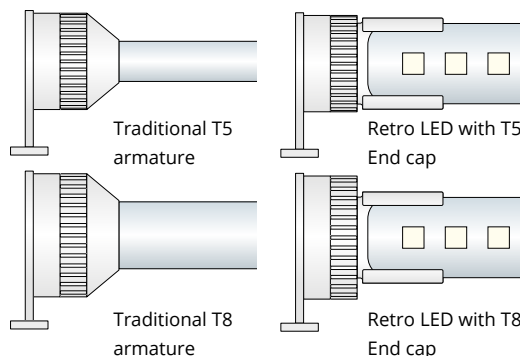

Retro LED

Simply replace your existing fluorescent lighting by this energy-efficient LED lighting!

Advantages of Retro LED lighting:

1. Plug and play, seamless upgrade.
   - Fits T8 and T5 hoods seamlessly without any modification of the aquarium.
   - Also suitable as J-Line T5 replacement.
   - Complete kit including ballast and waterproof end caps.
   - Safe with low voltage.
2. Available in 2 colours, Bright (daylight) and Combi.
3. Save up to 50% on your electricity costs.
   - Long life span, 30,000 burning hours.

Technical information Retro LED Bright								Bright white light for plant growth
Art. No.	Model	Replacement for	PAR	Lux	Kelvin	Power	Savings	Light properties*
A4020300	Retro LED Bright 45 cm	15 W (T8 & JT-5)	167	10290	12390	12 W	20%	Sepec (lm/m²): 154.625 WaveLength (nm): 580.0
A4020440	Retro LED Bright 55 cm	24 W (T5)	167	10290	12390	15 W	37%	
A4020305	Retro LED Bright 60 cm	18 W (T8 & JT-5)	167	10290	12390	16 W	11%	
A4020310	Retro LED Bright 75 cm	25 W (T8 & JT-5)	167	10290	12390	18 W	28%	
A4020445	Retro LED Bright 85 cm	39 W (T5)	167	10290	12390	21 W	46%	
A4020315	Retro LED Bright 90 cm	30 W (T8 & JT-5)	167	10290	12390	23 W	23%	
A4020320	Retro LED Bright 100 cm	38 W (T8 & JT-5)	167	10290	12390	26 W	32%	
A4020450	Retro LED Bright 115 cm	54 W (T5)	167	10290	12390	28 W	48%	
A4020325	Retro LED Bright 120 cm	36 W (T8 & JT-5)	167	10290	12390	29 W	20%	
A4020330	Retro LED Bright 150 cm	58 W (T8 & JT-5)	167	10290	12390	36 W	38%	

Technical information Retro LED Combi								Combination for both fish and plants
Art. No.	Model	Replacement for	PAR	Lux	Kelvin	Power	Savings	Light properties*
A4020370	Retro LED Combi 45 cm	15 W (T8 & JT-5)	100	3781	7680	9 W	40%	Sepec (lm/m²): 41.981 WaveLength (nm): 580.0
A4020470	Retro LED Combi 55 cm	24 W (T5)	100	3781	7680	15 W	38%	
A4020375	Retro LED Combi 60 cm	18 W (T8 & JT-5)	100	3781	7680	12 W	33%	
A4020380	Retro LED Combi 75 cm	25 W (T8 & JT-5)	100	3781	7680	13 W	48%	
A4020475	Retro LED Combi 85 cm	39 W (T5)	100	3781	7680	24 W	39%	
A4020385	Retro LED Combi 90 cm	30 W (T8 & JT-5)	100	3781	7680	17 W	43%	
A4020390	Retro LED Combi 100 cm	38 W (T8 & JT-5)	100	3781	7680	25 W	34%	
A4020395	Retro LED Combi 120 cm	36 W (T8 & JT-5)	100	3781	7680	19 W	47%	
A4020400	Retro LED Combi 150 cm	58 W (T8 & JT-5)	100	3781	7680	40 W	31%	

* Deze metingen zijn gemiddelde waarden voor alle lengtes, op een afstand van 20 cm.