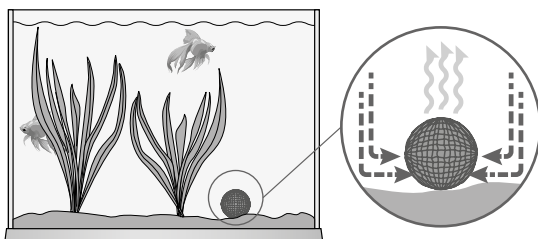

Clean Ball.

The Superfish Clean Ball removes nitrate, ammonia and reduces algae growth in small aquariums. Place this decorative ball in your aquarium and it will make green and cloudy water nice and clear again.

Decorative filter ball for small aquariums, ideal tool for maintaining healthy water quality

Contains Crystal Clear Media, which absorbs dyes, nitrate and Ammonia and reduces algae growth.

Use 1 ball per up to 25 litres of water, the Clean Ball works for 1 month and should be replaced after that period.

SUPERFISH CLEAN BALL.

S.R.P.

€5,79

Art. no.: A8040495