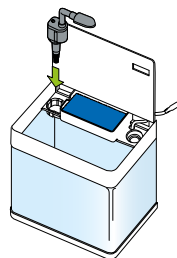

Pump.

The Filter pump 320 L / h - 5.5 Watt fits perfectly in the filter tray.