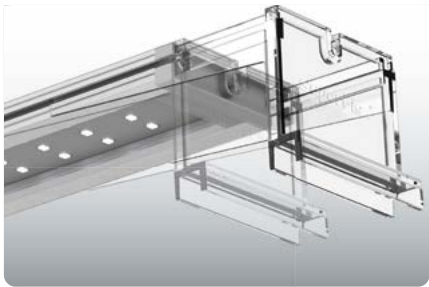

Open Aquarium.

Supplied with brackets for an open aquarium