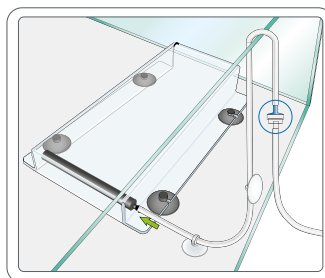

Underwater River.

Create the effect of a flowing river in your aquarium.

Underwater River.

A river in your aquarium, now that's cool! This Underwater River Deco gives the effect of a flowing river and comes with a decorative bridge. You connect the Deco Underwater River to an air pump, such as SuperFish Air-Flow 1 way (not included), to create air bubbles. The bubbles create the illusion of a flowing river.

The air bubbles create the illusion of a flowing river, and also increase oxygen levels in the aquarium water.

Supplied complete with acrylic transparent panel with suction cups, a decorative ceramic bridge and Flexi nozzle with 1.5 m air hose, check valve and two suction cups.

Dimensions 16,4x8,4x29cm

SF DECO UNDERWATER RIVER.

S.R.P.

€19,99

Art. no.: A4040630

8 715897 336331