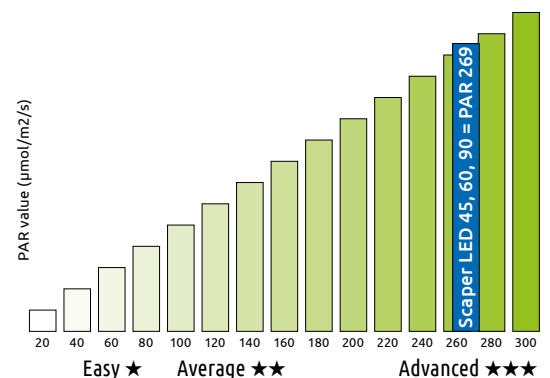

Scaper LED = 269 PAR → Advanced ★★★