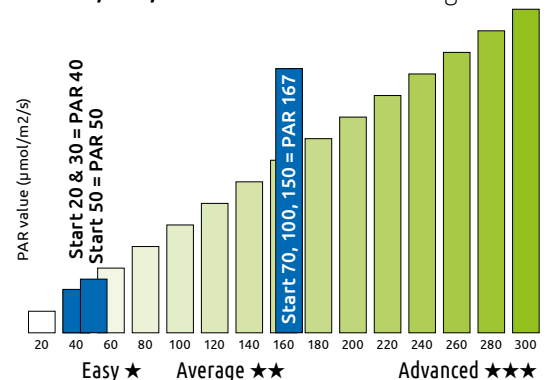

PAR value of the lighting?

The table on the right shows the PAR value of the lighting unit of the aquarium. The Start 20, 30 and 50 aquariums are equipped with lighting units suitable for Easy ★ plants. The Start 70, 100 and 150 aquariums are equipped with lighting units suitable for Average ★★ plants.

The plant's label indicates what the plant's light needs are.

Lamp dark.	Lamp half.	Lamp full.
60 - 100 PAR	100 - 180 PAR	>180 PAR
Easy ★	Average ★★	Advanced ★★★

Start 20, 30 = 40 PAR → Easy ★
Start 50 = 50 PAR → Average ★★
Start 70, 100, 150 = 167 PAR → Average ★★