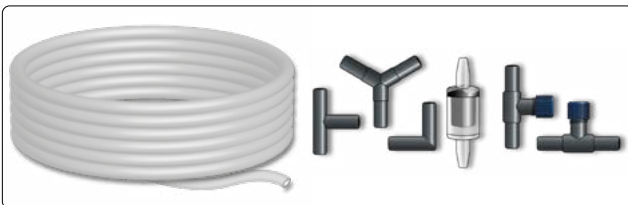

Air-Set.

Handy set with everything you need to connect your air pump to the aquarium. Hose, connectors, taps and a check valve to safely connect the air pump.

Contents 2.5 metres of air hose 4/6 mm, 3 hose connectors (Y-L-T), two air valves, 1 non-return valve.

SF AIR TUBE & ACCESSORIES KIT.

S.R.P.

€6,49

Art. no.: C8010066