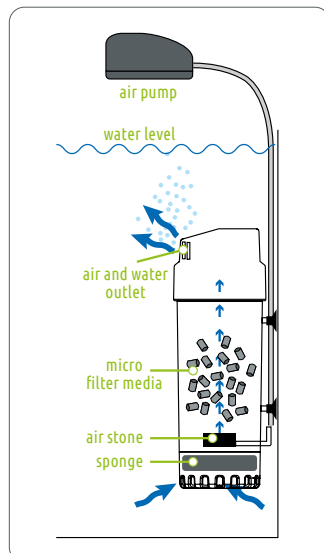

Moving Bed Filters S.

Moving bed filter, works on an air filter, provides highly effective filtration and oxygenation in the aquarium. with the highest efficiency of aerobic bacteria, ensures clean and healthy aquarium water! No mechanical parts, making it 100% safe for the smallest aquarium inhabitants. Easy to connect to an air pump.

Self-cleaning moving bed filter for optimum filtration, resulting in clean and oxygen-rich aquarium water

Ideal as an additional filter in densely populated aquariums, the high oxygen levels enhance the growth of aerobic bacteria, which attach to the micro filter media and convert the harmful ammonia (NH₃) into nitrite (NO₂) and nitrate (NO₃).

Moving Bed Filter S, flow rate 100 L/h air pump recommendation Superfish Airflow 1

SF MOVING BED FILTER S.

S.R.P.

€17,99

Art. no.: A7010070

8 715897 312663

Moving Bed Filters L.

Moving bed filter, works on an air filter, provides highly effective filtration and oxygenation in the aquarium. with the highest efficiency of aerobic bacteria, ensures clean and healthy aquarium water! No mechanical parts, making it 100% safe for the smallest aquarium inhabitants. Easy to connect to an air pump.

Self-cleaning moving bed filter for optimum filtration, resulting in clean and oxygen-rich aquarium water

Ideal as an additional filter in densely populated aquariums, the high oxygen levels enhance the growth of aerobic bacteria, which attach to the micro filter media and convert the harmful ammonia (NH₃) into nitrite (NO₂) and nitrate (NO₃).

Moving Bed Filter L, flow rate 100 L/h air pump recommendation Superfish Airflow 1

SF MOVING BED FILTER L.

S.R.P.

€24,99

Art. no.: A7010075

8 715897 312670

Air pump.