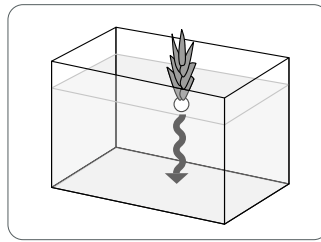

Easy Plants foreground.

Silk Easy Plants®

These silk aquarium plants look lifelike and just move in the water like real plants.

Gorgeous, realistic-looking artificial plants of high quality for maintenance-free natural decoration of your aquarium. Easy to plant due to the decorative weight, this causes the plant to sink to the bottom and remain upright.

Safe for your fish and aquarium ecosystem. Before placing in the aquarium, rinse thoroughly with tap water.

Suitable for freshwater aquariums, Never clean with chemicals, this is harmful for your fish, only clean with fresh tap water.

Dimensions 11,6x5x19cm

SF EASY PLANT SILK 13 CM NR. 1.

S.R.P.

€8,49

Art. no.: A4070165