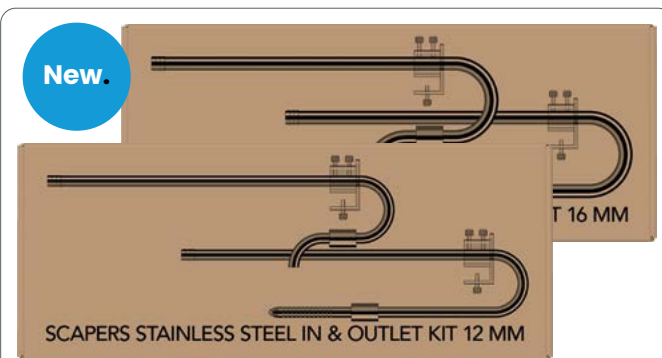

S.R.P.

€3,49

Art. no.: A4060330

Diameter 31 mm for the Scapers stainless steel CO₂ diffuser 35 cm

SF SCAPERS STAINLESS STEEL DIFFUSOR SPARE DISK 31MM.

S.R.P.

€3,99

Art. no.: A4060335