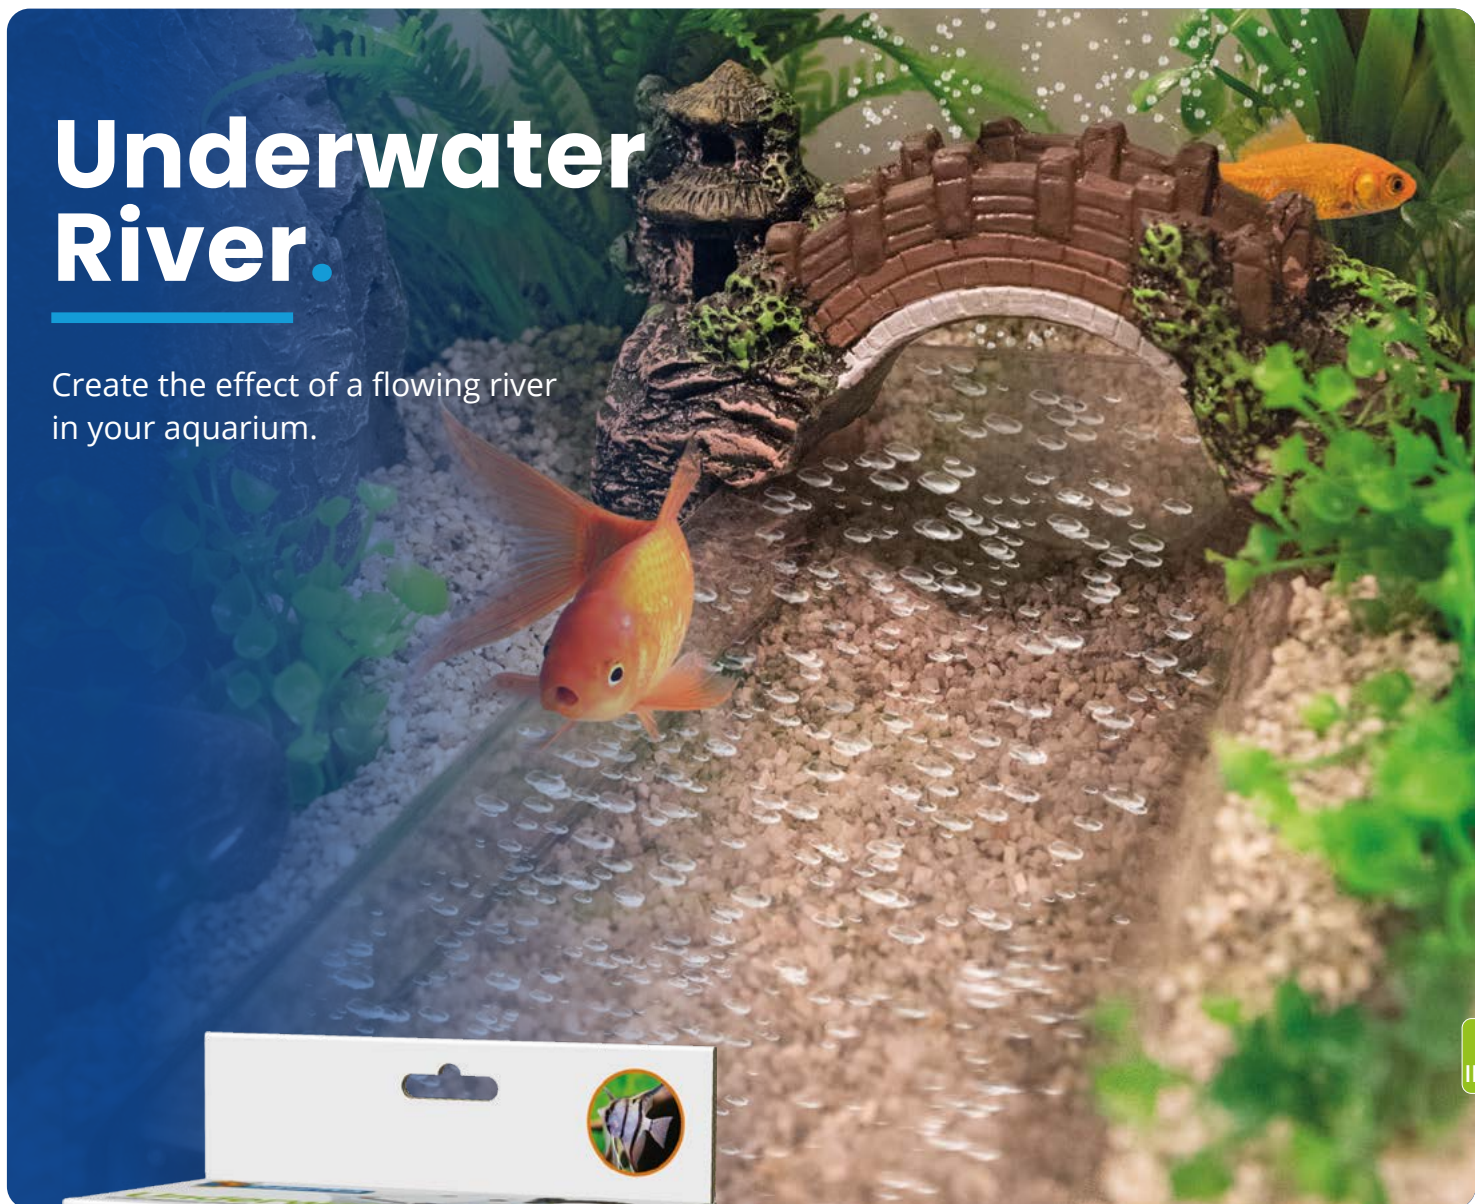

Underwater River.

Create the effect of a flowing river in your aquarium.

◀◀ INDEX