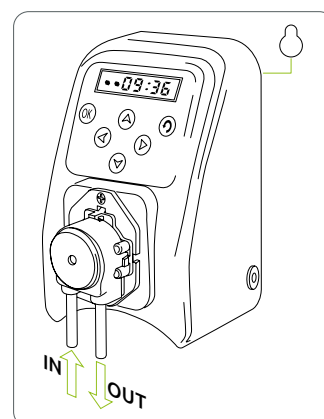

Dosing Pump One.

Automatic and precise dosing of liquids

Dosing Pump One.

The Superfish Dosing pump One allows you to accurately and automatically add liquids to your aquarium or pond at desired times up to 24 times a day. Easy to install and set up through simple programming and calibration. The many options make this a very convenient and affordable dosing device.

Alarm function, should there be insufficient liquid, you will automatically receive a signal/alarm so you can refill in time.

Acid and alkali-resistant, suitable for fresh and sea water, ponds and terrariums, supplied complete with hose coupling, non-return valve and dosing tube,

With adjustable dosing interval (between 1 and 72 hours) and dosing quantity setting (1-9999 ml).

SUPERFISH DOSING PUMP ONE.

S.R.P.

£62.99

Art. no.: A7031210