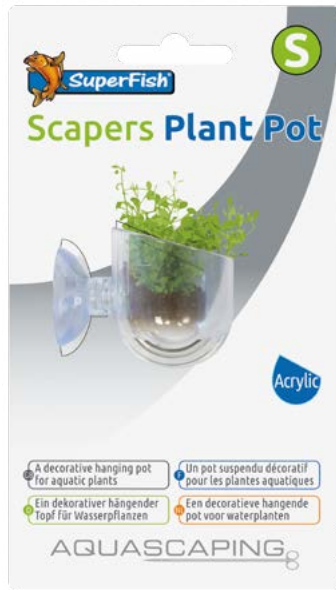

Plant pot S.

Acrylic plant pot with sucker for mounting on the aquarium wall, this allows you to create most beautiful floating plant decorations in the aquarium.

Fill the plant pot with soil or gravel, and put a plant of your choice in the pot.

For optimal results, use Colombo Flora Base Pro scapers soil, made in Japan

Acrylic plant pot with sucker (2x), size 4 cm x 4 cm.

SF SCAPERS PLANT POT SMALL.

S.R.P.

£2.99

Art. no.: A4060195

8 715897 337215