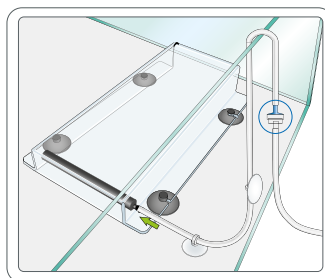

Underwater River.

A river in your aquarium, now that's cool! This Underwater River Deco gives the effect of a flowing river and comes with a decorative bridge. You connect the Deco Underwater River to an air pump, such as SuperFish Air-Flow 1 way (not included), to create air bubbles. The bubbles create the illusion of a flowing river.

The air bubbles create the illusion of a flowing river, and also increase oxygen levels in the aquarium water.

Supplied complete with acrylic transparent panel with suction cups, a decorative ceramic bridge and Flexi nozzle with 1.5 m air hose, check valve and two suction cups.

Dimensions 16,4x8,4x29cm

SF DECO UNDERWATER RIVER.

S.R.P.

€21.99

Art. no.: A4040630