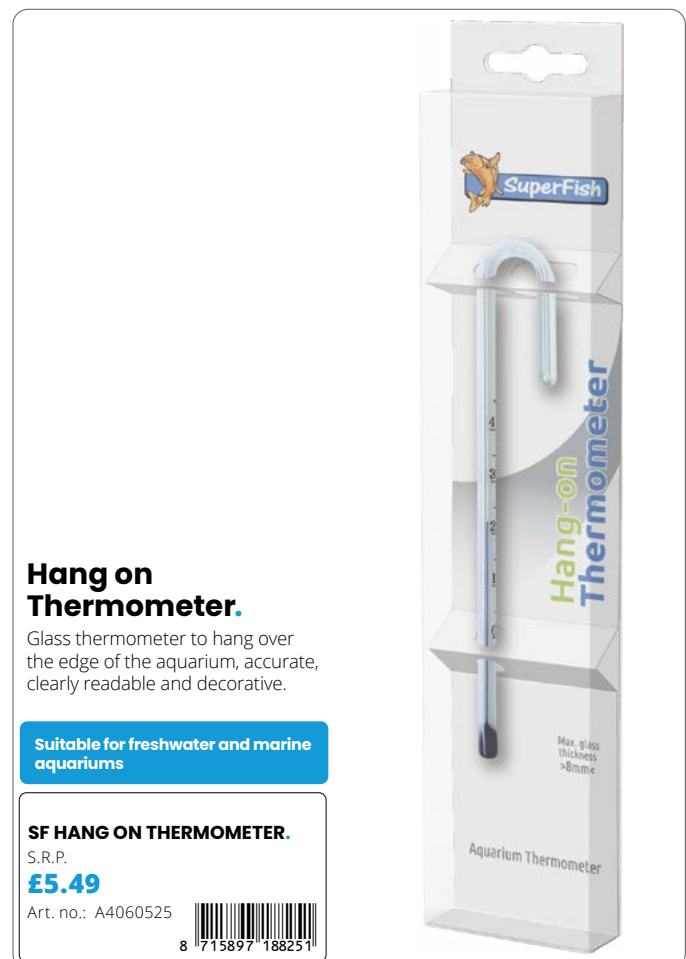

Hang on Thermometer.

Glass thermometer to hang over the edge of the aquarium, accurate, clearly readable and decorative.

Suitable for freshwater and marine aquariums

SF HANG ON THERMOMETER.

S.R.P.

£5.49

Art. no.: A4060525

8 715897 188251