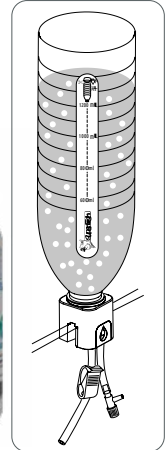

Artemia Eggs.

50 grams of high-quality Artemia eggs for breeding your own artemia.

SF BRINE SHRIMP EGGS 50 GRAMM.
S.R.P. **£18.99**
Art. no.: A4040190