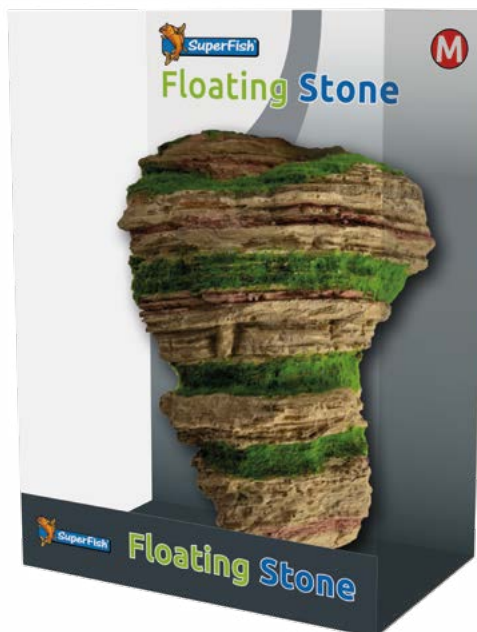

Art. no.: A4041000

8 715897 319808

Packed in a handy see-through box

Mangrove Root.

Lifelike copies of natural driftwood create a beautiful underwater world, these decorations offer many hiding opportunities for aquarium and terrarium animals