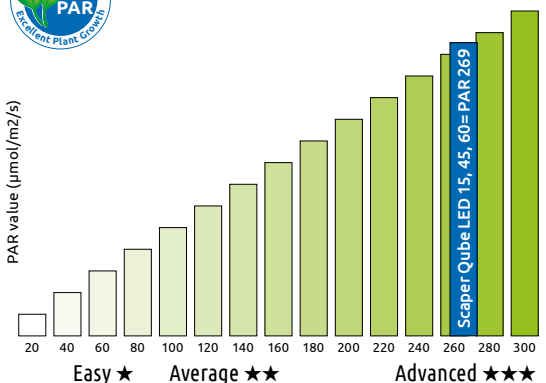

Scaper Qube LED = 269 PAR → Advanced ★★★

PAR value (µmol/m²/s)