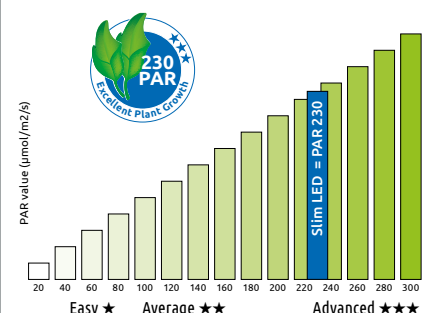

Easy
★

Lamp half.
100 - 180 PAR

Average
★★

Lamp full.
>180 PAR

Advanced
★★★

Watch the video.

Slim LED = 230 PAR → Advanced ★★★

Slim line design.