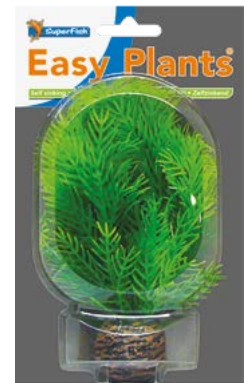

Dimensions 11,9x4x19,1cm

SF EASY PLANT LOW 13 CM NR. 7.

S.R.P.
£4.99

Art. no.: A4070195

Dimensions 11,4x4,5x19cm

SF EASY PLANT LOW 13 CM NR. 8.

S.R.P.
£4.99

Art. no.: A4070200