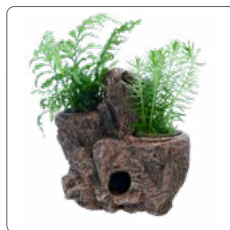

Dimensions 29 x 16 x 23 cm

SF SCAPERS ROCK PLANTY L.

S.R.P.

£37.99

Art. no.: A4040670

8 715897 336379

New.

New.