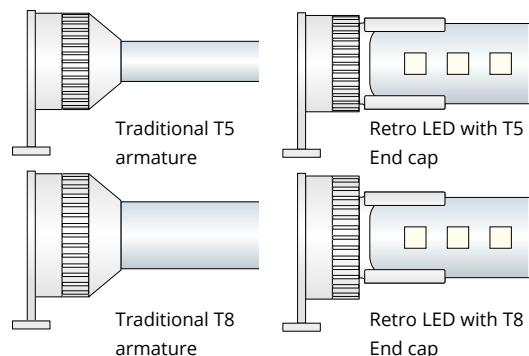

Retro LED

Simply replace your existing fluorescent lighting by this energy-efficient LED lighting!

Advantages of Retro LED lighting:

1. Plug and play, seamless upgrade.
   - Fits T8 and T5 hoods seamlessly without any modification of the aquarium.
   - Also suitable as J-Line T5 replacement.
   - Complete kit including ballast and waterproof end caps.
   - Safe with low voltage.
2. Available in 2 colours, Bright (daylight) and Combi.
3. Save up to 50% on your electricity costs.
   - Long life span, 30,000 burning hours.

Technical information Retro LED Bright								Bright white light for plant growth
Art. No.	Model	Replacement for	PAR	Lux	Kelvin	Power	Savings	Light properties*
A4020300	Retro LED Bright 45 cm	15 W (T8 & JT-5)	167	10290	12390	12 W	20%	Septc (mW/m²): 154.625 WaveLength (nm): 580.0
A4020440	Retro LED Bright 55 cm	24 W (T5)	167	10290	12390	15 W	37%	
A4020305	Retro LED Bright 60 cm	18 W (T8 & JT-5)	167	10290	12390	16 W	11%	
A4020310	Retro LED Bright 75 cm	25 W (T8 & JT-5)	167	10290	12390	18 W	28%	
A4020445	Retro LED Bright 85 cm	39 W (T5)	167	10290	12390	21 W	46%	
A4020315	Retro LED Bright 90 cm	30 W (T8 & JT-5)	167	10290	12390	23 W	23%	
A4020320	Retro LED Bright 100 cm	38 W (T8 & JT-5)	167	10290	12390	26 W	32%	
A4020450	Retro LED Bright 115 cm	54 W (T5)	167	10290	12390	28 W	48%	
A4020325	Retro LED Bright 120 cm	36 W (T8 & JT-5)	167	10290	12390	29 W	20%	
A4020330	Retro LED Bright 150 cm	58 W (T8 & JT-5)	167	10290	12390	36 W	38%	

Technical information Retro LED Combi								Combination for both fish and plants
Art. No.	Model	Replacement for	PAR	Lux	Kelvin	Power	Savings	Light properties*
A4020370	Retro LED Combi 45 cm	15 W (T8 & JT-5)	100	3781	7680	9 W	40%	Septc (mW/m²): 41.981 WaveLength (nm): 580.0
A4020470	Retro LED Combi 55 cm	24 W (T5)	100	3781	7680	15 W	38%	
A4020375	Retro LED Combi 60 cm	18 W (T8 & JT-5)	100	3781	7680	12 W	33%	
A4020380	Retro LED Combi 75 cm	25 W (T8 & JT-5)	100	3781	7680	13 W	48%	
A4020475	Retro LED Combi 85 cm	39 W (T5)	100	3781	7680	24 W	39%	
A4020385	Retro LED Combi 90 cm	30 W (T8 & JT-5)	100	3781	7680	17 W	43%	
A4020390	Retro LED Combi 100 cm	38 W (T8 & JT-5)	100	3781	7680	25 W	34%	
A4020395	Retro LED Combi 120 cm	36 W (T8 & JT-5)	100	3781	7680	19 W	47%	
A4020400	Retro LED Combi 150 cm	58 W (T8 & JT-5)	100	3781	7680	40 W	31%	

* These readings are an average for all tube lengths, measured on a depth of 20 cm.