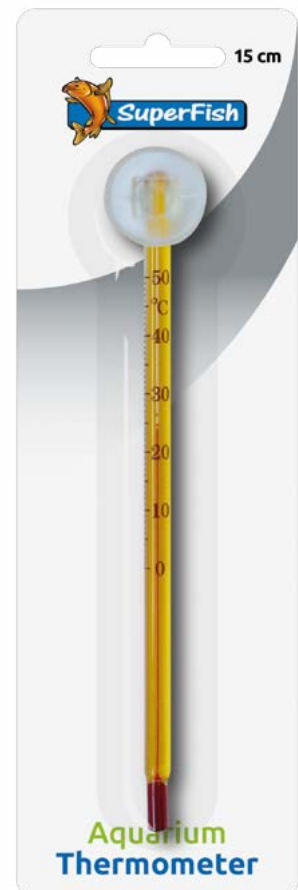

Aquarium Thermometer