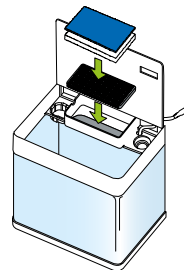

LED-lighting.

The waterproof LED lighting fits perfectly in the top filter tray

Pump.

The Filter pump 320 L / h - 5.5 Watt fits perfectly in the filter tray.

Panorama filter cartridges.

A complete set of a 2 layer filter mat (coarse + fine) and a Crystal Clear cartridge for the top filter of the Panorama LED Aquarium. Replace the cartridge once a month for best results.