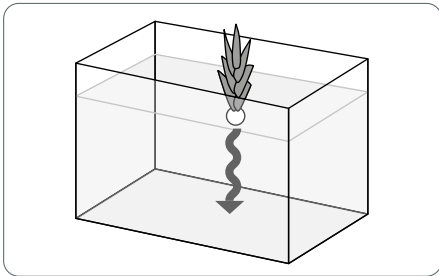

Gorgeous, realistic-looking artificial plants of high quality for maintenance-free natural decoration of your aquarium. Easy to plant due to the decorative weight, this causes the plant to sink to the bottom and remain upright.

Safe for your fish and aquarium ecosystem. Before placing in the aquarium, rinse thoroughly with tap water.

Suitable for freshwater aquariums. Never clean with chemicals, this is harmful for your fish, only clean with fresh tap water.

Silk Easy Plants®.

These silk aquarium plants look lifelike and just move in the water like real plants.