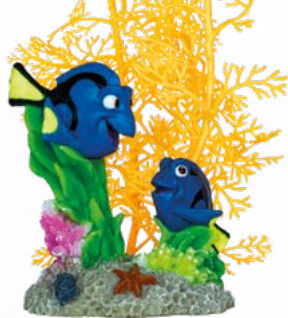

Deco garden.

Safe for your fish and aquarium ecosystem. Before placing in the aquarium, rinse thoroughly with tap water.

Suitable for freshwater aquariums, Never clean with chemicals, this is harmful for your fish, only clean with fresh tap water.

Decorative "underwater garden" with the famous Dory fish

Dimensions 15 x 20 x 25 cm

SF DECO GARDEN DORY.

S.R.P.

£16.49

Art. no.: A4021450

8 715897 312335

Decorative "underwater garden" with the famous Nemo fish

Dimensions 16 x 8 x 25 cm

SF DECO GARDEN NEMO.

S.R.P.

£16.49

Art. no.: A4021455

8 715897 312342

Decorative "underwater garden" with swimming turtles

Dimensions 21 x 17 x 23 cm

SF DECO GARDEN TURTLE.

S.R.P.

£16.49

Art. no.: A4021460

8 715897 312359

Mushroom ornaments.

Decorative mushroom house decoration for the aquarium, hand-painted.

Safe for your fish and aquarium ecosystem. Before placing in the aquarium, rinse thoroughly with tap water.

Suitable for freshwater aquariums, Never clean with chemicals, this is harmful for your fish, only clean with fresh tap water.