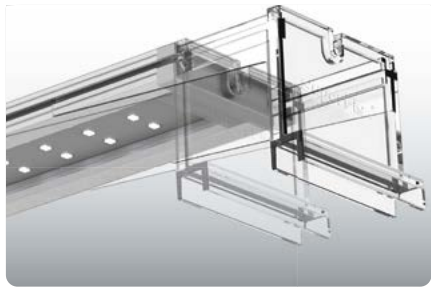

Our new LED controller with dimmer function can also be used for: Start aquariums, Panorama aquariums, Slim LEDs and the Aqua LED Spot

Open Aquarium.

Supplied with brackets for an open aquarium

Closed aquarium.