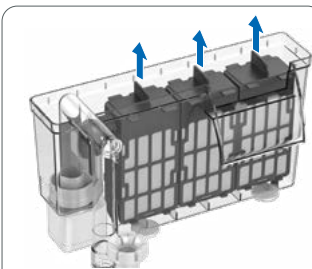

Maintenance.

Easy cleaning with easy to remove replaceable filter cartridge.

SF HANG ON CARTRIDGE 2X.

S.R.P. **£8.99**

Art. no.: A4051885