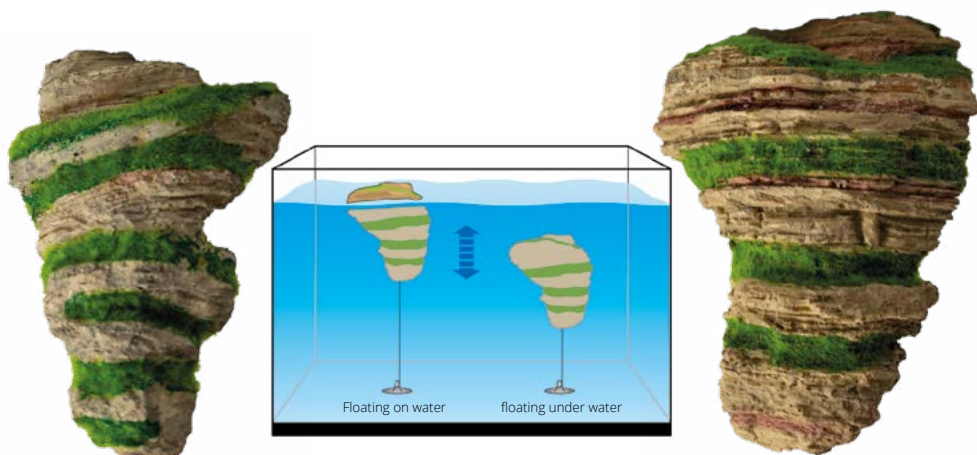

Floating Stone.

Create a 3-D effect in your aquarium with this floating stone. Press the large suction cup firmly onto the aquarium bottom (make sure there is no dirt between the suction cup and glass plate). Make the nylon wire to length so that the stone floats or appears to float in the aquarium at the desired position. Available in 3 sizes.

Safe for your fish and aquarium ecosystem. Before placing in the aquarium, rinse thoroughly with tap water.

Suitable for freshwater aquariums, Never clean with chemicals, this is harmful for your fish, only clean with fresh tap water.

Dimensions 10,6x7,4x17cm

SF FLOATING STONE S.

S.R.P.

£14.99

Art. no.: A4040990

8 715897 319785

Dimensions 8,4x14,7x21cm

SF FLOATING STONE M.

S.R.P.

£17.99

Art. no.: A4040995

8 715897 319792