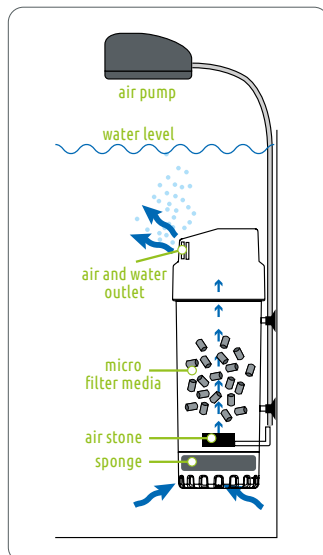

Moving Bed Filters S.

Moving bed filter, works on an air filter, provides highly effective filtration and oxygenation in the aquarium. with the highest efficiency of aerobic bacteria, ensures clean and healthy aquarium water! No mechanical parts, making it 100% safe for the smallest aquarium inhabitants. Easy to connect to an air pump.

Self-cleaning moving bed filter for optimum filtration, resulting in clean and oxygen-rich aquarium water

Ideal as an additional filter in densely populated aquariums, the high oxygen levels enhance the growth of aerobic bacteria, which attach to the micro filter media and convert the harmful ammonia (NH₃) into nitrite (NO₂) and nitrate (NO₃).

Moving Bed Filter S, flow rate 100 L/h air pump recommendation Superfish Airflow 1

SF MOVING BED FILTER S.

S.R.P.

£17.99

Art. no.: A7010070

8 715897 312663

Moving Bed Filters L.

Moving bed filter, works on an air filter, provides highly effective filtration and oxygenation in the aquarium. with the highest efficiency of aerobic bacteria, ensures clean and healthy aquarium water! No mechanical parts, making it 100% safe for the smallest aquarium inhabitants. Easy to connect to an air pump.

Self-cleaning moving bed filter for optimum filtration, resulting in clean and oxygen-rich aquarium water

Ideal as an additional filter in densely populated aquariums, the high oxygen levels enhance the growth of aerobic bacteria, which attach to the micro filter media and convert the harmful ammonia (NH₃) into nitrite (NO₂) and nitrate (NO₃).

Moving Bed Filter L, flow rate 100 L/h air pump recommendation Superfish Airflow 1

SF MOVING BED FILTER L.

S.R.P.

£22.99

Art. no.: A7010075

8 715897 312670

Air pump.