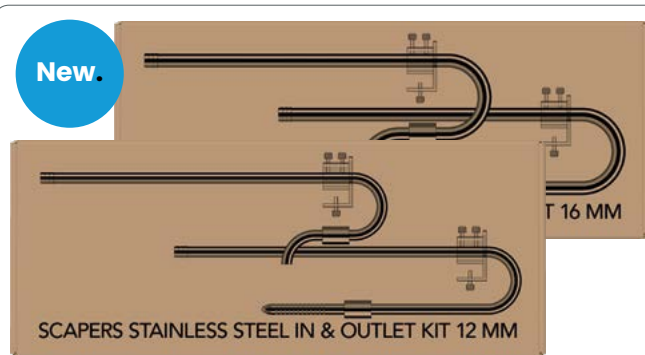

S.R.P.

£2.99

Art. no.: A4060330

Diameter 31 mm for the Scapers stainless steel CO₂ diffuser 35 cm

SF SCAPERS STAINLESS STEEL DIFFUSER SPARE DISK 31MM.

S.R.P.

£3.49

Art. no.: A4060335