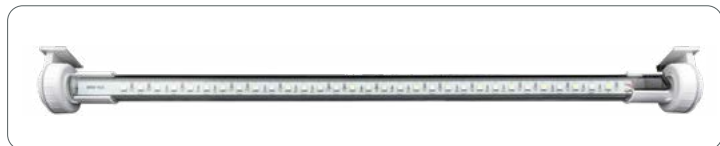

Retro LED

Simply replace your existing fluorescent lighting by this energy-efficient LED lighting!

Advantages of Retro LED lighting:

1. Plug and play, seamless upgrade.
   - Fits T8 and T5 hoods seamlessly without any modification of the aquarium.
   - Also suitable as J-Line T5 replacement.
   - Complete kit including ballast and waterproof end caps.
   - Safe with low voltage.
2. Available in 2 colours, Bright (daylight) and Combi.
3. Save up to 50% on your electricity costs.
   - Long life span, 30,000 burning hours.

Technical information Retro LED Bright								Bright white light for plant growth
Art. No.	Model	Replacement for	PAR	Lux	Kelvin	Power	Savings	Light properties*
A4020300	Retro LED Bright 45 cm	15 W (T8 & JT-5)	167	10290	12390	12 W	20%	Septc (mW/m²): 154.625 WaveLength (nm): 580.0
A4020440	Retro LED Bright 55 cm	24 W (T5)	167	10290	12390	15 W	37%	
A4020305	Retro LED Bright 60 cm	18 W (T8 & JT-5)	167	10290	12390	16 W	11%	
A4020310	Retro LED Bright 75 cm	25 W (T8 & JT-5)	167	10290	12390	18 W	28%	
A4020445	Retro LED Bright 85 cm	39 W (T5)	167	10290	12390	21 W	46%	
A4020315	Retro LED Bright 90 cm	30 W (T8 & JT-5)	167	10290	12390	23 W	23%	
A4020320	Retro LED Bright 100 cm	38 W (T8 & JT-5)	167	10290	12390	26 W	32%	
A4020450	Retro LED Bright 115 cm	54 W (T5)	167	10290	12390	28 W	48%	
A4020325	Retro LED Bright 120 cm	36 W (T8 & JT-5)	167	10290	12390	29 W	20%	
A4020330	Retro LED Bright 150 cm	58 W (T8 & JT-5)	167	10290	12390	36 W	38%	

Technical information Retro LED Combi								Combination for both fish and plants
Art. No.	Model	Replacement for	PAR	Lux	Kelvin	Power	Savings	Light properties*
A4020370	Retro LED Combi 45 cm	15 W (T8 & JT-5)	100	3781	7680	9 W	40%	Septc (mW/m²): 41.981 WaveLength (nm): 580.0
A4020470	Retro LED Combi 55 cm	24 W (T5)	100	3781	7680	15 W	38%	
A4020375	Retro LED Combi 60 cm	18 W (T8 & JT-5)	100	3781	7680	12 W	33%	
A4020380	Retro LED Combi 75 cm	25 W (T8 & JT-5)	100	3781	7680	13 W	48%	
A4020475	Retro LED Combi 85 cm	39 W (T5)	100	3781	7680	24 W	39%	
A4020385	Retro LED Combi 90 cm	30 W (T8 & JT-5)	100	3781	7680	17 W	43%	
A4020390	Retro LED Combi 100 cm	38 W (T8 & JT-5)	100	3781	7680	25 W	34%	
A4020395	Retro LED Combi 120 cm	36 W (T8 & JT-5)	100	3781	7680	19 W	47%	
A4020400	Retro LED Combi 150 cm	58 W (T8 & JT-5)	100	3781	7680	40 W	31%	

* These readings are an average for all tube lengths, measured on a depth of 20 cm.