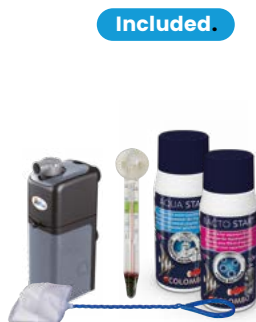

Start 70 Tropical Kit.

Complete 60 litre aquarium with LED lighting and internal filter

SuperFish Start, inexpensive complete starter kits to start the aquarium hobby. This Start kit comes complete with energy-efficient LED lighting, internal filter, heater, thermometer, water conditioners and a landing net. The aquarium lid has a flap to make feeding the fish easy.

Complete aquarium set with heater, available in various sizes from 30 to 146 litres, as a goldfish or tropical aquarium, the latter coming with an aquarium heater!

Aqua-Flow filter with activated carbon cartridge for clean and healthy water, the click cartridge is convenient to use, spare cartridges are available from your dealer, for best results use the Superfish Crystal Clear cartridge!

Capacity 60 litres, suitable for tropical and coldwater fish. Available in white and black.

SUPERFISH START 70 TROPICAL KIT BLACK.

S.R.P. **£99.99**

Art. no.: A4050285

SUPERFISH START 70 TROPICAL KIT WHITE.

S.R.P. **£99.99**

Art. no.: A4050287

Start 100 Tropical Kit.

Complete 90 litre aquarium with LED lighting and internal filter

SuperFish Start, inexpensive complete starter kits to start the aquarium hobby. This Start kit comes complete with energy-efficient LED lighting, internal filter, heater, thermometer, water conditioners and a landing net. The aquarium lid has a flap to make feeding the fish easy.

Complete aquarium set with heater, available in various sizes from 30 to 146 litres, as a goldfish or tropical aquarium, the latter coming with an aquarium heater!

Aqua-Flow filter with activated carbon cartridge for clean and healthy water, the click cartridge is convenient to use, spare cartridges are available from your dealer, for best results use the Superfish Crystal Clear cartridge!