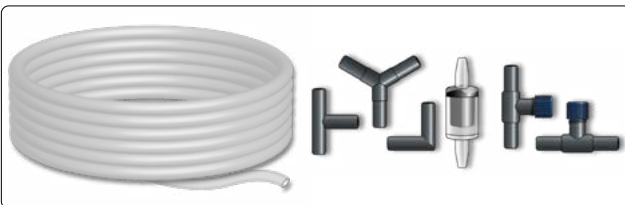

Air-Set.

Handy set with everything you need to connect your air pump to the aquarium. Hose, connectors, taps and a check valve to safely connect the air pump.

Contents 2.5 metres of air hose 4/6 mm, 3 hose connectors (Y-L-T), two air valves, 1 non-return valve.

SF AIR TUBE & ACCESSORIES KIT.

S.R.P.

£7.49

Art. no.: C8010066