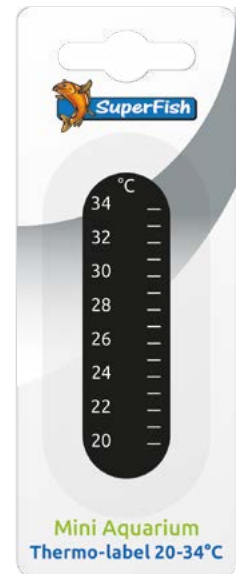

£2.99

Art. no.: A4060504

8 715897 158513

Mini Aquarium Thermo-label 20-34°C

Aquarium Thermometer 11 cm.

Clearly readable, accurate aquarium thermometers.

Clearly readable and marked for ideal temperature

Easy to attach with supplied suction cup