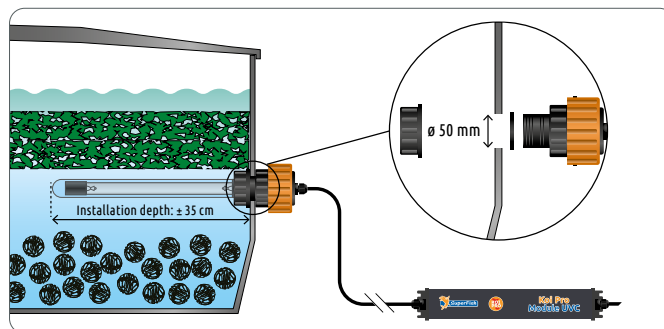

SF KOI PRO MODULE 40W LAMP HIGH OUTPUT.

S.R.P.

€54,99

Art. no.: 06010465

8 715897 032974

Model	Koi Pro Module UVC 40 Watt High Output
Max content koipond	20.000 L
Max pressure	3 bar
Installation depth	35 cm, ø 50 mm
Power	40 Watt
Dimensions L x W	42 cm x 15 cm
Art. no.	06010460