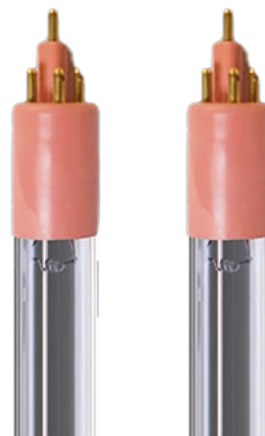

KOI PRO UV REPL LAMP T5 75W.

S.R.P.

€59,99

Art. no.: 06010230

8 715897 043147

See page 94 for UV-C lamp information

Model	SF KoiPro UVC 40.000 T5 40 W	SF KoiPro UVC 75.000 T5 75 W
Max. Pump cap.	20.000 L/h	20.000 L/h
Max. Pond content	40.000 L	75.000 L
In- en outlet	25/32/40-50/63 mm	25/32/40-50/63 mm
Lamp	High Power T5	High Power T5
Power	40 Watt	75 Watt
Reflection	Stainless steal	Stainless steal
Dimentions L x W	94 x 44 cm (excl. tulle)	94 x 44 cm (excl. tulle)
Art. no.	06010240	06010245