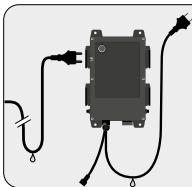

Pump fed filter

Video Pump fed filter

Gravity filter

Video Gravity filter

Supplied with:

Control Box

For connecting all electrical equipment and controlling the filter pump, UVC, electromotor and high pressure rinsing pump.