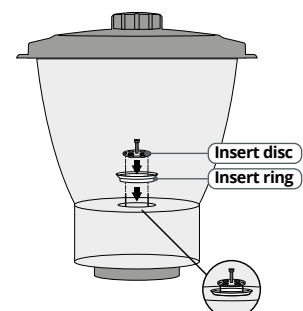

Wall and floor mounting

Easily closable lid

The insert makes the feeder suitable for different sizes of feed pellets

Without insert
Suitable for Large pellets
± 9 mm

With insert ring
Suitable for Medium pellets
± 6 mm