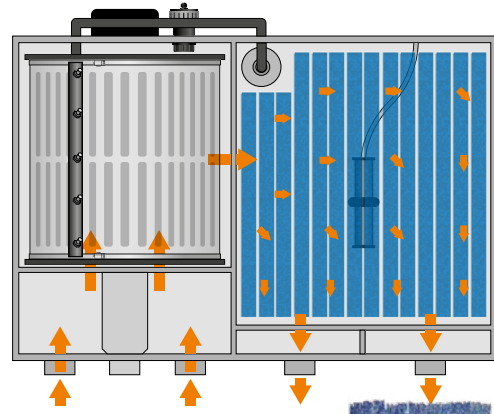

Combi Drum with Koi Pro matting

Koi Pro matting

Koi Pro mat cassette with a huge bacteria adhesion surface, the best biological medium for Koi filters.

Handy custom-made cassette for the Koi Pro Combi Drum 30,000.

KP COMBI DRUM JAPANMAT CARTRIDGE.

S.R.P.
€329,99

Art. no.: N6050130

Hi Flow Screen panel

High-flow sieve panel 120 µm for the Koi Pro Drum Filter 30,000 and the Koi Pro Combi Drum 30,000.

Curved packed in protective box for convenient installation!

KP COMBI DRUM SCREEN HI FLOW.

S.R.P.
€131,99

Art. no.: N6050110

Hi Flow XL Screen panel

Double High-flow sieve panel 120 µm for the Koi Pro Combi Drum 60,000.

Curved packed in protective box for convenient installation!

KP COMBI DRUM SCREEN HI FLOW XL 2PCS.

S.R.P.
€219,99

Art. no.: N6050200

Replacement lamps

High Output UV 40W replacement lamp for the Koi Pro Drum Filter 30,000 and the Koi Pro Combi Drum 30,000 and 60,000.

High Output T5 UV lamp, guaranteed 8000 burning hours.

Replace the UVC lamp annually, preferably in spring for optimal operation. Just because a bulb is burning does not mean it still has useful radiation, as the UV radiation decreases and is no longer effective after 8000 hours of operation.