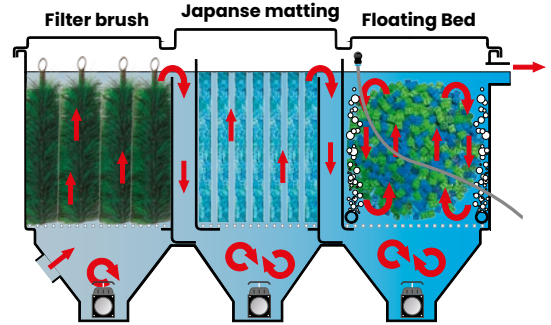

Model	Combi Drum 30000 Pump fed filter	Combi Drum 30000 Gravity filter
Maximum pond content	30.000 litres	30.000 litres
Max. pump capacity	17.500 L/h	17.500 L/h
UVC	Built-in 40 Watt High Output immersion UVC	Built-in 40 Watt High Output immersion UVC
Rinse pump	T.I.P. pump, 550 Watt, 4,2 Bar	T.I.P. pump, 550 Watt, 4,2 Bar
Filter size	84,5 x 48 x 51 cm	84,5 x 48 x 51 cm
Inlet	2x Ø 110 mm	2x Ø 110 mm
Outlet	2x Ø 110 mm	2x Ø 110 mm
Drain	Ø 110 mm	Ø 110 mm

S.R.P.
€27,49

Art. no.: 08060110

Move Filters

Move Filters

SuperFish Poly Tech Move Hybrid filters are designed for Koi and fish ponds and large water features. Made of durable polyester a Poly Tech Move filter offers the reliable technology and stability of a multi-chamber filter and the efficiency of a floating bed filter. This combination ensures extremely good biological filtration.

Optimum filtration through efficient dirt separation with the filter brushes in the first filter chamber, the stable biofilm, biological balance and flow of the Japanese mats, and the optimal aeration and biological activity in the moving bed chamber.

Easy maintenance, just spray the brushes regularly with the garden hose, release the dirt with the slide valve at the bottom of the chamber, and the moving bed chamber cleans itself.

Operation of the filters: