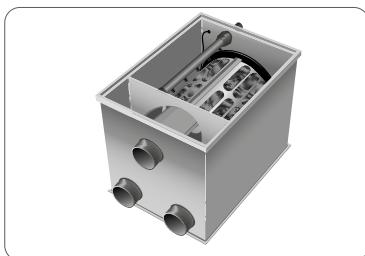

Model	Lamp	Fitting		Art. Lamp	Quarts
Koi Pro Drum 30000 UVC	KoiPro Combi Drum UV lamp 40 Watt HO	Module UVC T5		N6050125	N6050135