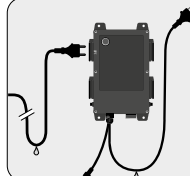

Built-in immersion UVC

Ensures crystal clear water, keeps algae growth under control. The UVC is placed under the drum and is therefore safely shielded from view

Control Box

For connecting all electrical equipment and controlling the filter pump, UVC, electromotor and high pressure rinsing pump.