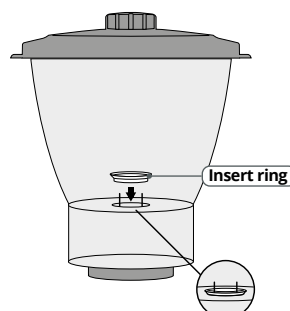

Wall and floor mounting

Easily closable lid

The insert makes the feeder suitable for different sizes of feed pellets

Without insert
Suitable for Large pellets
± 9 mm

With insert ring
Suitable for Medium pellets
± 6 mm