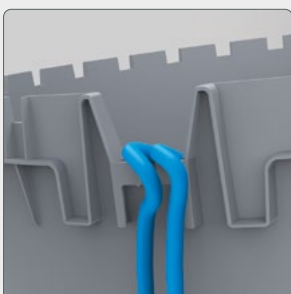

Cover edge

Easily removable rim.

Lighting

Integrated LED lighting.

Waterfall

Waterfall with plant filter.

Pump

Integrated pond pump.

Cable duct

All cables are concealed under the rim.

Sophisticated concept: the plant filter purifies the water and the Cascade waterfall with LED lighting provides even more experience and movement of the water surface. This ensures oxygen-rich water.

Unique design: all cables are hidden under the top edge for a sleek look.

Comes complete with, strong pond container with unique rim, pond pump, plant filter with waterfall, and energy-efficient LED lighting.