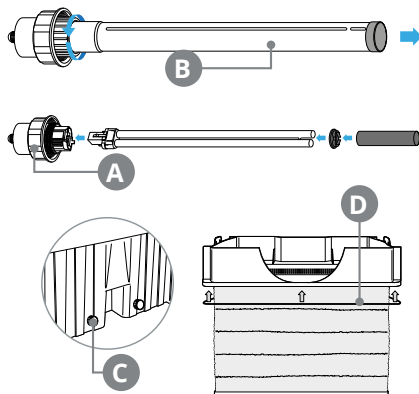

Model >2023 13 Watt

SF UV 11-18 WATT SERVICE KIT-GREEN.
S.R.P. **€22,99**
Art. no.: 06011310

Pondclear 24000

Replacement pump Pondclear 24000 kit:

PondECO 12000

For more information see page 115/116

24 Watt