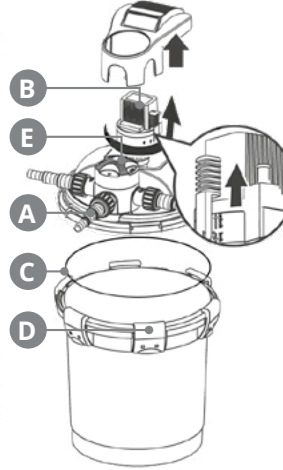

18W
Replacement pump
TopClear 18000 kit:
Pond ECO 4900

SF TOPCLEAR 10.000 COVER O-RING.

S.R.P.
€12,99

Art. no.: 06020675

8 715897 030819

SF TOPCLEAR 15/18.000 COVER O-RING.

S.R.P.
€12,99

Art. no.: 06020685