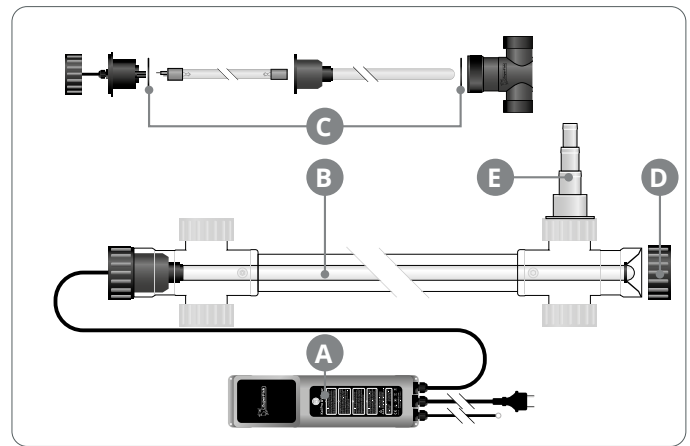

2019 A

**SF KOIPRO RVS UV TRAFU T5
40 W-2019.**
S.R.P.
€129,99
Art. no.: 06010300

2019 A

**SF KOIPRO RVS UV TRAFU T5
75 W-2019.**
S.R.P.
€139,99
Art. no.: 06010305

2019 B

**SF KOIPRO RVS UV QUARTS
TUBE 40/75 W-2019.**
S.R.P.
€53,99
Art. no.: 06010310

2019 D

**UV 40-75W 3 WAY
CONNECTOR 2 PCS-2019.**
S.R.P.
€20,99
Art. no.: 06010220

INDEX

2019 B

**SF KOIPRO RVS UV QUARTS
O-RING 2 PCS-2019.**
S.R.P.
€6,49
Art. no.: 06010187

2019 E

**SF&KOI PRO UV TULE SET
50/40/32/25MM-2019.**
S.R.P.
€20,99
Art. no.: 06010195

2015 A

**SF KOIPRO RVS UV TRAFU T5
40 WATT -2015.**
S.R.P.
€114,99
Art. no.: 06010247

2015 A

**SF KOIPRO RVS UV TRAFU T5
75 WATT -2015.**
S.R.P.
€124,99
Art. no.: 06010249

2015 B

**SF MASTER/KOIPRO RVS UV
QUARTSBUIS 40/75 WATT -2015.**
S.R.P.
€59,99
Art. no.: 06010251

2015 C

**SF MASTER/KOI PRO RVS UV
QUARTS O-RING 3 PCS-2015.**
S.R.P.
€15,29
Art. no.: 06010185

2015 B

**UV REDUCER 63/50 & HOSETAIL
40/32/25 MM-2015.**
S.R.P.
€16,49
Art. no.: 06010190

2015 D

**TECH&KOI PRO UV HOUSE END
CAP-2015.**
S.R.P.
€6,99
Art. no.: 06010215