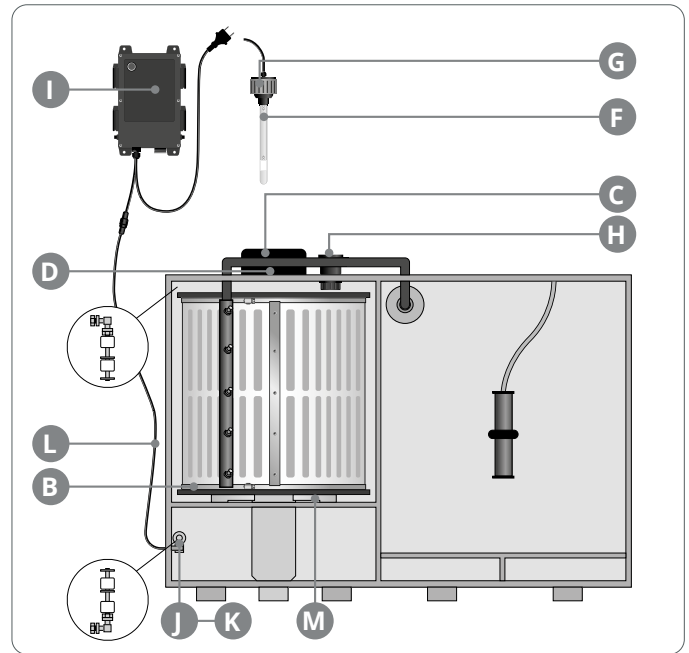

KP DRUM 30.000 UV TIP PUMP.
S.R.P. **€189,99**
Art. no.: N6050195

KP COMBI DRUM CLAMP 335-406MM.
S.R.P. **€7,79**
Art. no.: N6050160

KP COMBI DRUM CLAMP 1700-1850MM.
S.R.P. **€11,99**
Art. no.: N6050205

KP COMBI DRUM 30.000 MOTOR.
S.R.P. **€119,99**
Art. no.: N6050150

KP COMBI DRUM MOTOR SEAL.
S.R.P. **€12,99**
Art. no.: N6050155

KP COMBI DRUM 60.000 MOTOR.
S.R.P. **€419,00**
Art. no.: N6050153

KP COMBI DRUM QUARTS 40W HO.
S.R.P. **€43,99**
Art. no.: N6050135

KP COMBI DRUM ELECTR PART 40W HO.
S.R.P. **€129,99**
Art. no.: N6050140

KP COMBI DRUM UVC ADAPTOR.
S.R.P. **€34,99**
Art. no.: N6050145

KP COMBI DRUM CONTROL BOX.
S.R.P. **€259,99**
Art. no.: N6050165

KP COMBI DRUM FLOATER PUMP.
S.R.P. **€49,99**
Art. no.: N6050170

KP COMBI DRUM FLOATER GRAVITY.
S.R.P. **€49,99**
Art. no.: N6050175

KP COMBI DRUM FLOATER EXTEN. 2M.
S.R.P. **€29,99**
Art. no.: N6050180

KP COMBI DRUM 30/60.000 PRESSURE PUMP.
S.R.P. **€399,00**
Art. no.: N6050185

KP COMBI DRUM CONTROL BOX FUSE 2X.
S.R.P. **€2,99**
Art. no.: N6050190

KP COMBI DRUM 30.000 SILICONE RING DRUM.
S.R.P. **€59,99**
Art. no.: N6050157