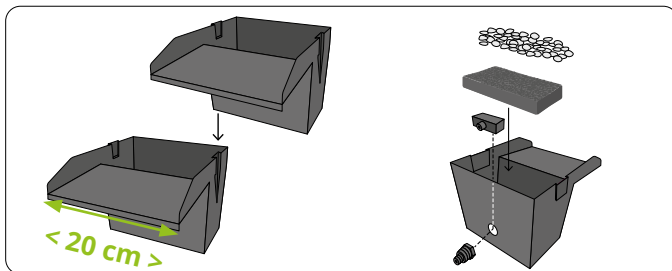

SF WATERFALL FILTER.

S.R.P.

€77,49

Art. no.: 06080120

8 715897 246562

Choose the correct pump

(pump not included): The pump choice depends on the height of installation of the Waterfall Filter, the more difference between the water level and the waterfall the more power is needed. The proper position of the pump is in the lowest part of the pond, as far as possible from the waterfall outlet.

We advise the usage of **SuperFish Pond ECO Next Pumps**, these energy saving pumps also offer good filtration.

Height above pond level	pump min.	pump max.	recommended pump
0-50 cm	2.000 l/h	4.000 l/h	PondECO Plus E 3500 - 5000
50-100 cm	3.000 l/h	6.000 l/h	PondECO Plus E 5000 - 8000
100-150 cm	5.000 l/h	10.000 l/h	PondECO Plus E 8000 - 10000