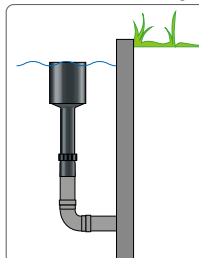

Pond wall mounting