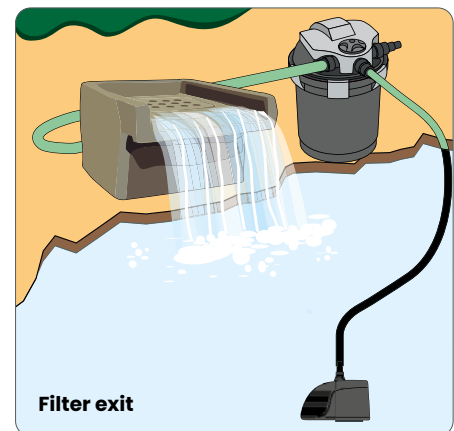

Decorative Amphora water ornament and filter for placement on the edge of the pond, for returning pond water from your pump or pressure filter without unsightly hose over the pond edge. The waterfall also has a calming effect. Made of a durable synthetic resin.

Use, connect a pond pump with hose to the Multi-step hose connector (hose diameter Ø40/32/25 mm) or connect the decoration with pond report to the outlet of a pressure filter.

The decoration also works as a simple biological filter. You can add additional media to the filter chamber, the removable lid makes the filter foam easy to clean.

Amphora filter

Size 36X32.5X24.5CM, supplied complete with filter sponge and Multi-step hose connection.

SF AMPHORA FILTER.

S.R.P.

€59,99

Art. no.: 04043050

Carp filter

Size 57X27X21CM, supplied complete with filter sponge and Multi-step hose connection.

SF CARP FILTER.

S.R.P.

€79,99

Art. no.: 04043060

Frog filter

Size 47X26.5X25CM, supplied complete with filter sponge and Multi-step hose connection.

SF FROG FILTER.

S.R.P.

€79,99

Art. no.: 04043065

Deco Filter Foam

Replacement sponge for the SuperFish Deco Amphora, Carp and Frog Filter.

Clean the sponge regularly and replace it annually for optimal results

SF POND DECO FILTER FOAM 1 PCS.

S.R.P.

€4,99

Art. no.: 04043080

Cascade Filter Foam

Replacement sponge for the SuperFish Cascade

Clean the sponge regularly and replace it annually for optimal results.

SF CASCADE FILTER FOAM 1 PCS.

S.R.P.

€4,99

Art. no.: 04043059

New!

Cascade filter

Decorative waterfall water ornament and filter for placement on the edge of the pond for returning pond water from your pump or pressure filter without unsightly hose over the pond edge. The waterfall also has a calming effect. Made of a durable synthetic resin.