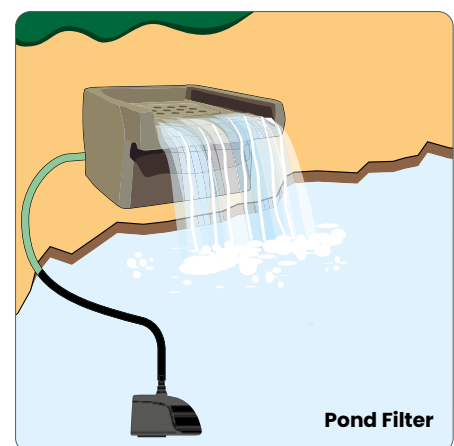

Decorative Amphora water ornament and filter for placement on the edge of the pond, for returning pond water from your pump or pressure filter without unsightly hose over the pond edge. The waterfall also has a calming effect. Made of a durable synthetic resin.

Use, connect a pond pump with hose to the Multi-step hose connector (hose diameter Ø40/32/25 mm) or connect the decoration with pond report to the outlet of a pressure filter.

The decoration also works as a simple biological filter. You can add additional media to the filter chamber, the removable lid makes the filter foam easy to clean.

Amphora filter

Size 36X32.5X24.5CM, supplied complete with filter sponge and Multi-step hose connection.

SF AMPHORA FILTER.

S.R.P.

€59,99

Art. no.: 04043050

Carp filter

Size 57X27X21CM, supplied complete with filter sponge and Multi-step hose connection.

SF CARP FILTER.

S.R.P.

€79,99

Art. no.: 04043060

Frog filter

Size 47X26.5X25CM, supplied complete with filter sponge and Multi-step hose connection.

SF FROG FILTER.

S.R.P.

€79,99

Art. no.: 04043065

Deco Filter Foam

Replacement sponge for the SuperFish Deco Amphora, Carp and Frog Filter.

Clean the sponge regularly and replace it annually for optimal results

SF POND DECO FILTER FOAM 1 PCS.

S.R.P.

€4,99

Art. no.: 04043080

Cascade Filter Foam

Replacement sponge for the SuperFish Cascade

Clean the sponge regularly and replace it annually for optimal results.

SF CASCADE FILTER FOAM 1 PCS.

S.R.P.

€4,99

Art. no.: 04043059

New!

Cascade filter

Decorative waterfall water ornament and filter for placement on the edge of the pond for returning pond water from your pump or pressure filter without unsightly hose over the pond edge. The waterfall also has a calming effect. Made of a durable synthetic resin.