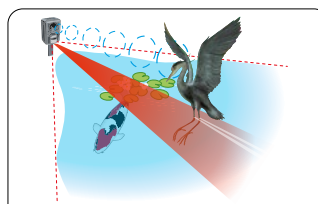

8 715897 308444

As soon as a heron gets to the pond, the alarm will sound and the bird will be chased away.

By placing three Bird & Cat Protectors together, a 360° all-round protection with a diameter of no less than 16 meters is created.