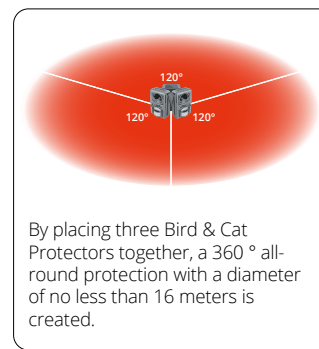

8 715897 308444

As soon as a heron gets to the pond, the alarm will sound and the bird will be chased away.

By placing three Bird & Cat Protectors together, a 360° all-round protection with a diameter of no less than 16 meters is created.