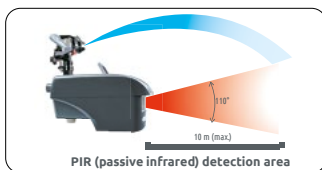

SF BIRD&CAT SPRINKLER.

S.R.P.

€79,99

Art. no.: 06090105

8 715897 308437

Bird & Cat Protector

Motion detector activated ultrasonic pond protector. Detects unwanted visitors and harmlessly chases them away with an alarm, ultrasonic sound and/or flashing lights (LED). Easy installation: Place the Bird & Cat protector near your pond, charge the batteries and select an ultrasonic sound frequency.

Environmentally friendly, solar-powered, built-in solar panel and 3 x AA rechargeable batteries, batteries can also be charged with the USB cable. Choice of 5 alarm functions, the Ultrasonic sound is not or barely audible to humans.

Easy installation: Place the Bird & Cat Protector near your pond, charge the batteries and choose a desired alarm mode.

Splash-proof (IP44), 1-year warranty.