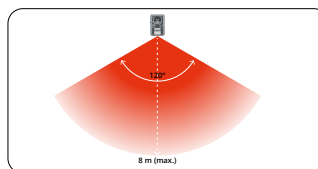

8 715897 308444

As soon as a heron gets to the pond, the alarm will sound and the bird will be chased away.

By placing three Bird & Cat Protectors together, a 360° all-round protection with a diameter of no less than 16 meters is created.