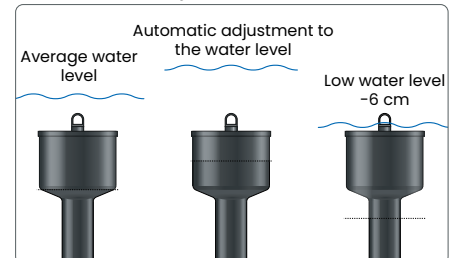

Automatic adjustment to the water level