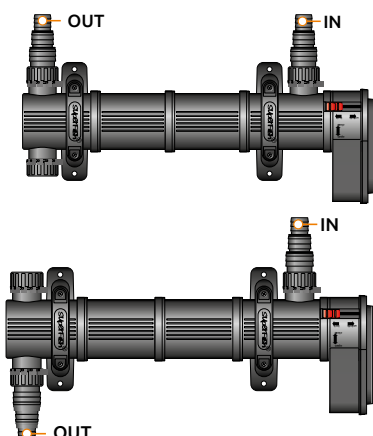

Clears your pond within a fortnight

1	2	3	4	5	6	7	8	9	10	11	12	13	14
UV Wattage Advice			North Europe					South Europe					
Regular pond			: 1 Watt per 1000L					: 2 Watt per 1000L					
Koi pond			: 2 Watt per 1000L					: 4 Watt per 1000L					

Model	Pond Clear UVC 7500	Pond Clear UVC 15000	Pond Clear UVC 30000
Max Pump cap.	5.000 L/h	10.000 L/h	20.000 L/h
Pond size	7.500 Liter	15.000 Liter	30.000 Liter
In- and Outlet	25/32/40 mm	25/32/40 mm	25/32/40 mm
Lamp	UV PL-lamp (G23)	UV PL-lamp (G23)	UV PL-lamp (2G11)
Power	9 Watt	18 Watt	36 Watt
Size H x L x W	32,5 x 31 cm	32,5 x 31 cm	57 x 30,4 cm
Art. no.	06010130	06010135	06010360