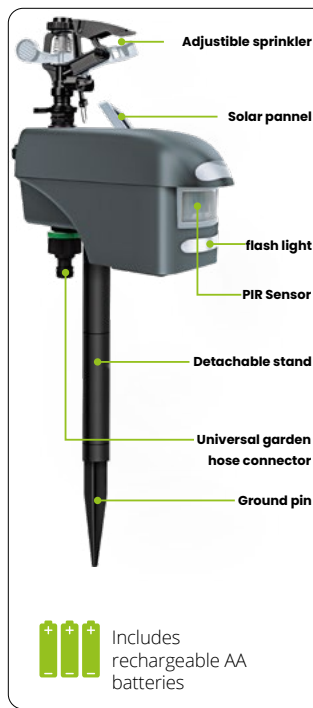

SF BIRD&CAT SPRINKLER.

S.R.P.

€79,99

Art. no.: 06090105

8 715897 308437

Bird & Cat Protector

Motion detector activated ultrasonic pond protector. Detects unwanted visitors and harmlessly chases them away with an alarm, ultrasonic sound and/or flashing lights (LED). Easy installation: Place the Bird & Cat protector near your pond, charge the batteries and select an ultrasonic sound frequency.

Environmentally friendly, solar-powered, built-in solar panel and 3 x AA rechargeable batteries, batteries can also be charged with the USB cable. Choice of 5 alarm functions, the Ultrasonic sound is not or barely audible to humans.

Easy installation: Place the Bird & Cat Protector near your pond, charge the batteries and choose a desired alarm mode.

Splash-proof (IP44), 1-year warranty.

SF BIRD&CAT PROTECTOR.

S.R.P.

€39,99

Art. no.: 06090110

8 715897 308444