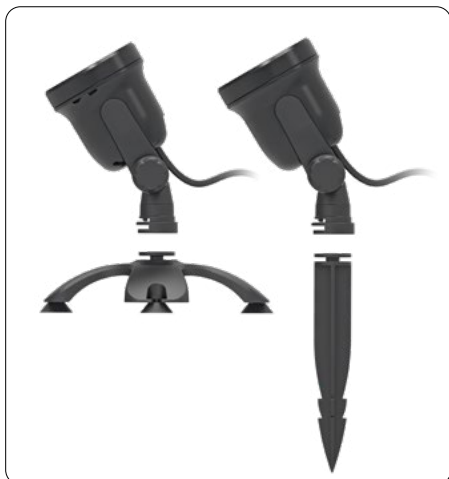

Pond LED lighting.

Powerful outdoor LED spotlights for the garden and in the pond!

Pond Power LED

Add atmosphere to your garden and pond with these energy-saving pond spotlights. Powerful outdoor LED spotlights for the garden and pond! Sturdy aluminium housing, equipped with interchangeable stable base and ground pin.

Suitable for outdoor and underwater use. The LEDs provide a very bright beam and are fully waterproof (IP68).

The optional SuperFish Twilight Sensor automatically switches the LED lighting on when it gets dark outside and off again when it gets light, saving energy.

Pond Power LED 3W

LED Spot consumption 3W, comes with 4 interchangeable colour lenses to adjust the colour as desired and 10-metre cable, 2-year warranty.

SF POND POWER LED 3W.

S.R.P.
€39,99

Art. no.: 06070400