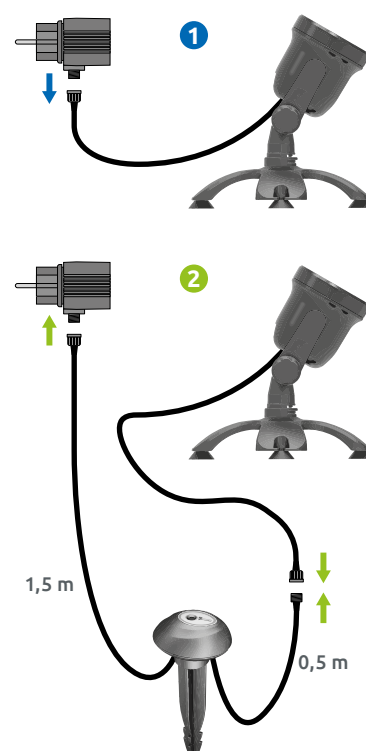

SF AUTOMATIC TWILIGHT SENSOR NEW.

S.R.P.
€10,99

Art. no.: 06070229