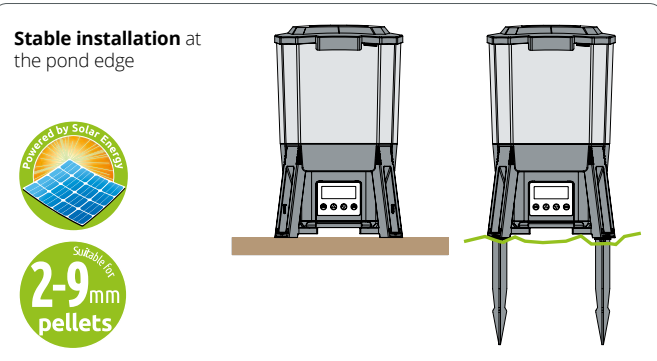

Solar Fish Feeder

Solar-powered feeder to automatically feed your fish several times a day. Energy is generated by the solar panel on the lid and stored in the battery. Fully charged this Fish Feeder can be used for up to about 3 months without sunlight.

The dosing time per feed is adjustable up to 6 times per day. The spreading distance is also adjustable (1, 2 or 3 metres) with a spread of 120 degrees. The amount of feed depends on the type and weight of the feed, minimum approx. 30 grams at 1 second feeding up to 250 grams per feeding at 20 seconds feeding.

Regularly feeding smaller amounts of food is better for the health of your fish. This ensures maximum fish growth and beautiful colouring. You will also prevent unnecessary water pollution and reduce the load on the filter.

The handy insert makes this feeder suitable for small (S) and medium (M) feed pellets. Feed chamber capacity 6 litres, supplied complete with ground pegs for sturdy mounting, 1-year warranty.

SF SOLAR FISH FEEDER.

S.R.P.

€129,99

Art. no.: 06090075

8 715897 321498

Fish Feeder 12-V Charger

Charger for the SuperFish Solar Feeder, with this 12volt charger you can fully charge the feeder without sunlight, useful for indoor use or in winter, after charging the feeder will work for about 3 months without sunlight.

As with a mobile phone and other lithium devices, you should remove the charger after the battery is fully charged in a few hours, continuous charging is not allowed.