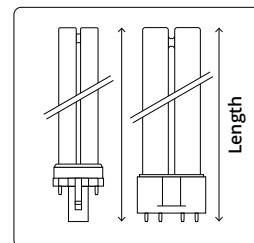

Replacement lamps.

Always replace UV lamps annually for best performance

SF UV PL-lamp 5 Watt G23-105 mm	SF UV PL-lamp 7 Watt G23-105 mm SP	SF UV PL-lamp 7 Watt G23-135 mm	SF UV PL-lamp 9 Watt G23-167 mm	SF UV PL-lamp 11 Watt G23-167 mm SP
105 mm	105 mm	135 mm	167 mm	225 mm
G23	G23	G23	G23	G23
06011005	06011013	06011010	06011015	06011017

Universal UV PL lamp, fits all brands of UV devices with a standard lamp.

Visit www.aquadistri.com. In our pond catalogue for our UV pointer there you will find information on which lamp fits which device.

Replace the UVC lamp annually, preferably in spring for optimal operation. The fact that a bulb is burning does not mean that it still has useful radiation, as the UV radiation decreases and is no longer effective after 8000 burning hours.

SF UV PL LAMP 5W G23-105MM.

S.R.P.

€9,49

Art. no.: 06011005

8 715897 244391

SF UV PL LAMP 7W G23-105MM SP.

S.R.P.

€11,99

Art. no.: 06011013

8 715897 314681

SF UV PL LAMP 7W G23-135MM.

S.R.P.

€10,99

Art. no.: 06011010

8 715897 244407

SF UV PL LAMP 9W G23-167MM.

S.R.P.

€12,99

Art. no.: 06011015

8 715897 244414

SF UV PL LAMP 11W G23-167MM SP.

S.R.P.

€13,99

Art. no.: 06011017

8 715897 313950