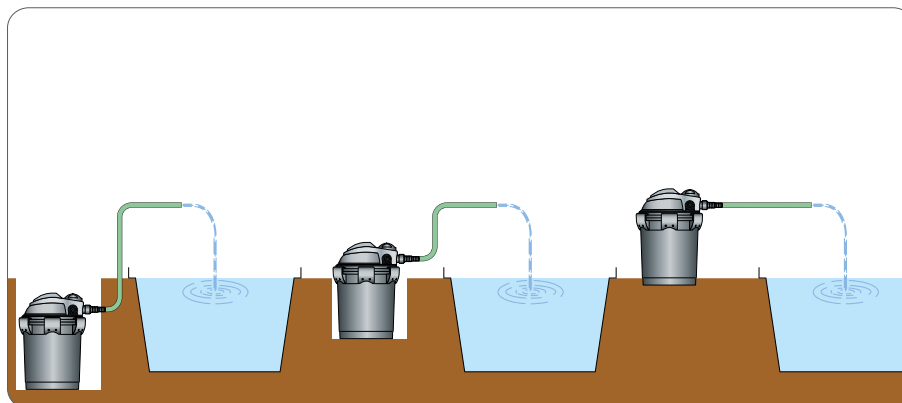

Flow-indicator

The Flow indicator shows the flow rate, so you can see when the filter needs cleaning.

Clears your pond within a fortnight

1	2	3	4	5	6	7	8	9	10	11	12	13	14
UV Wattage Advice				North Europe				South Europe					
Regular pond				: 1 Watt per 1000L				: 2 Watt per 1000L					
Koi pond				: 2 Watt per 1000L				: 4 Watt per 1000L