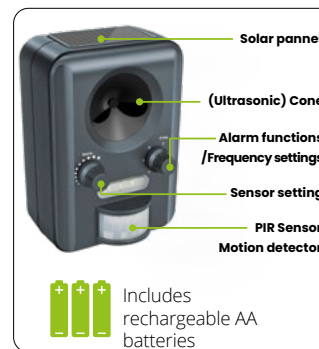

By placing three Bird & Cat Protectors together, a 360° all-round protection with a diameter of no less than 16 meters is created.

INDEX