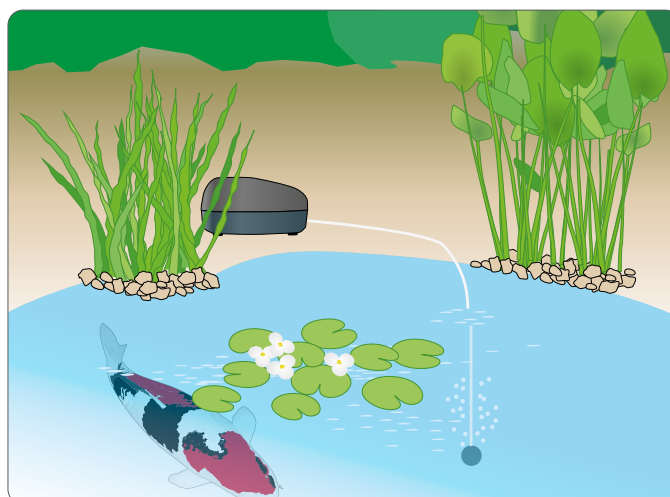

Tip

Place an airstone inside your filter

To support filtering action